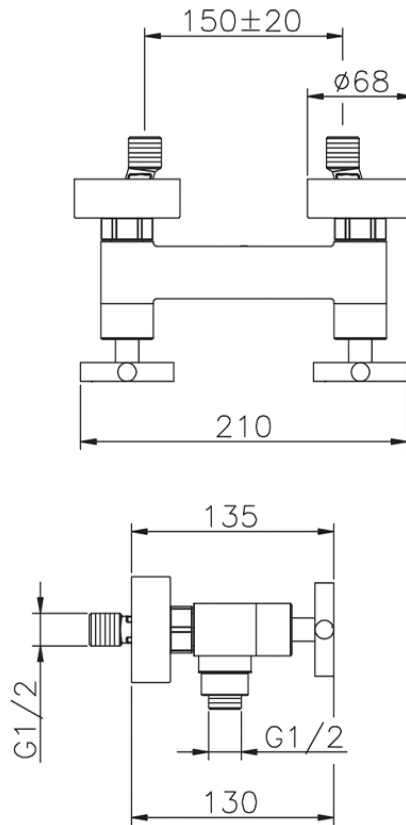

## Shower mixer SUITE\_SU000440

SU000440

<https://en.huberitalia.com/shower-mixer-suite-su000440>

2026-06-06