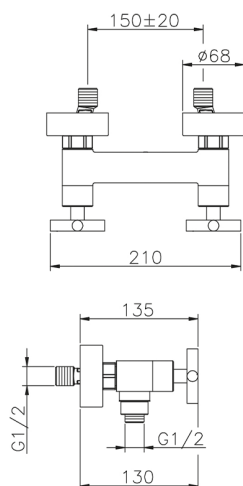

Shower mixer SUITE_SU000440

MODEL **SU000440**

Shower mixer, without shower set, 1/2" M flexible connection

AVAILABLE FINISHINGS

-  **21** 21 Chrome
-  **40** 40 Matt Black
-  **2F** 2F Brushed Nickel
-  **2W** 2W Brushed Gold