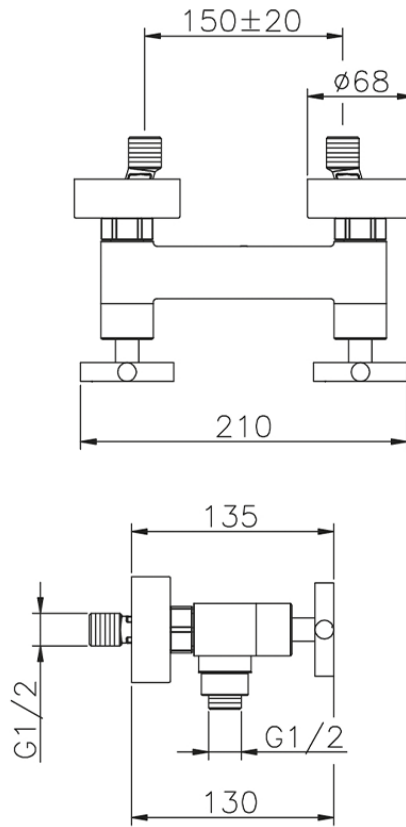

## Shower mixer SUITE\_SU000440

SU000440

<https://en.huberitalia.com/shower-mixer-suite-su000440>

2026-04-06