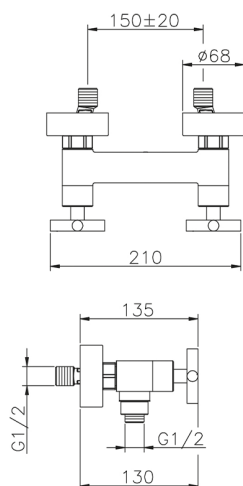

Shower mixer SUITE_SU000440

MODEL **SU000440**

Shower mixer, without shower set, 1/2" M flexible connection

AVAILABLE FINISHINGS

- **21** 21 Chrome
- **40** 40 Matt Black
- **2F** 2F Brushed Nickel
- **2W** 2W Brushed Gold

CHARACTERISTICS

2026-06-26