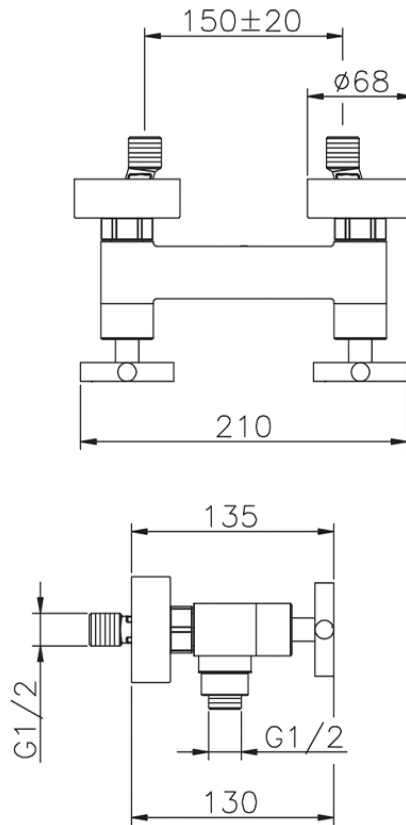

## Shower mixer SUITE\_SU000440

SU000440

<https://en.huberitalia.com/shower-mixer-suite-su000440>

2026-06-10