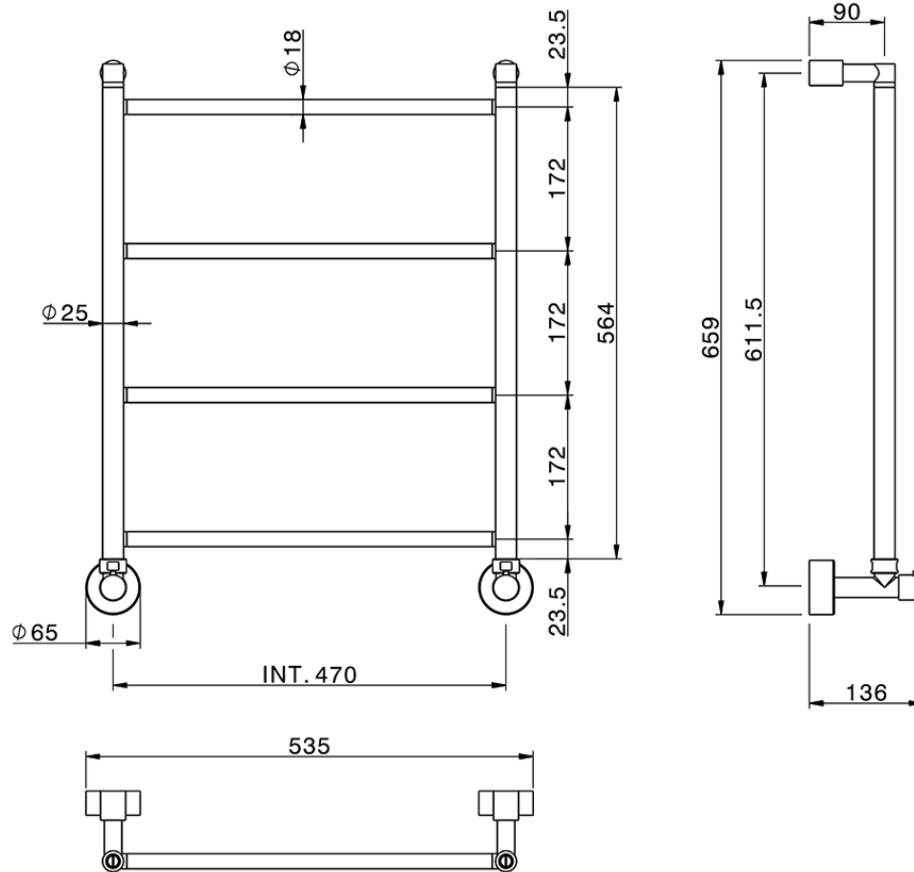

Fixed heated towel rail Ø18mm\_BATHROOM ACCESSORIES\_ZB004920

ZB004920

<https://en.huberitalia.com/fixed-heated-towel-rail-o18mm-bathroom-accessories-zb004920>

2024-12-21