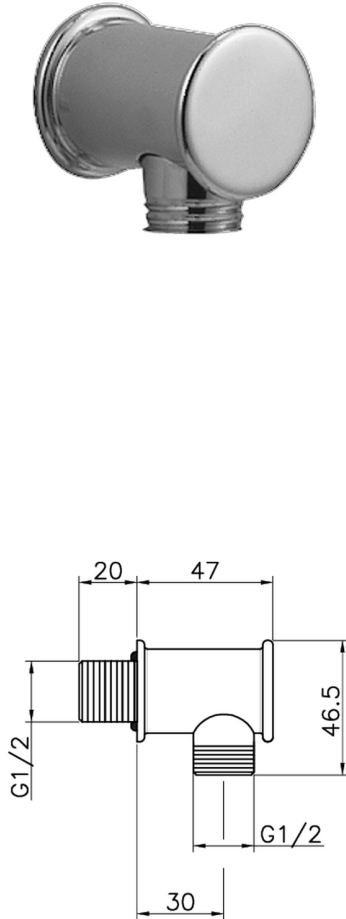

Elbow VICTORIAN_67.04H.

MODEL **67.04H.**

Elbow

AVAILABLE FINISHINGS

 **AC** AC Satin Brushed Nickel

 **AG** AG Antique Gold

 **BA** BA Old Bronze

 **CR** CR Chrome

 **2W** 2W Brushed Gold

CHARACTERISTICS

2024-11-15