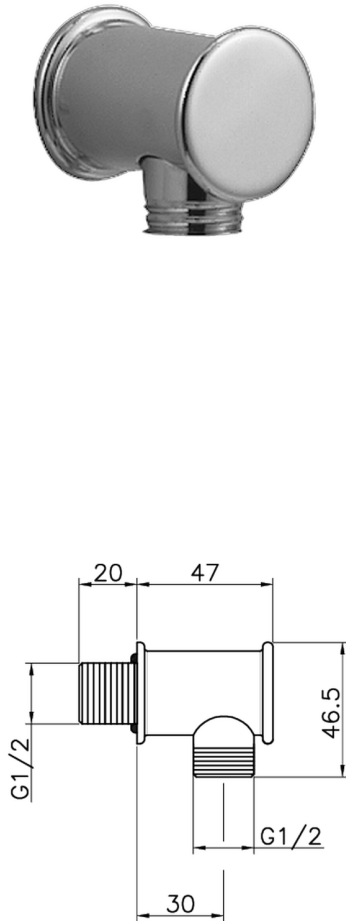

Elbow VICTORIAN_67.04H.

MODEL **67.04H.**

Elbow

AVAILABLE FINISHINGS

 **AC** AC Satin Brushed Nickel

 **AG** AG Antique Gold

 **BA** BA Old Bronze

 **CR** CR Chrome

 **2W** 2W Brushed Gold

CHARACTERISTICS

2024-11-15