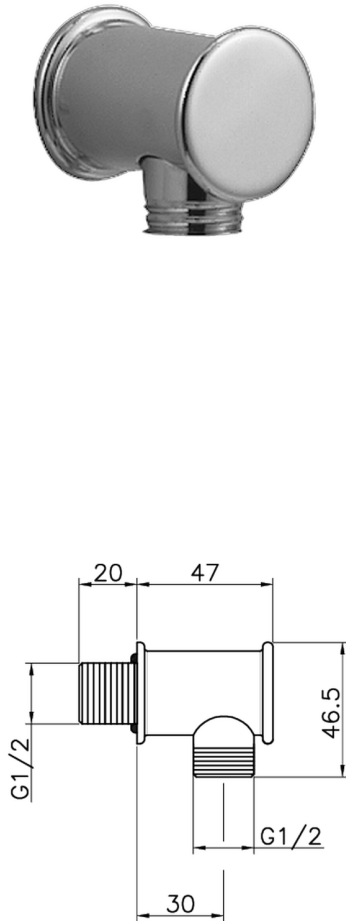

Elbow VICTORIAN_67.04H.

MODEL **67.04H.**

Elbow

AVAILABLE FINISHINGS

AC AC Satin Brushed Nickel

AG AG Antique Gold

BA BA Old Bronze

CR CR Chrome

2W 2W Brushed Gold

CHARACTERISTICS

2024-11-15