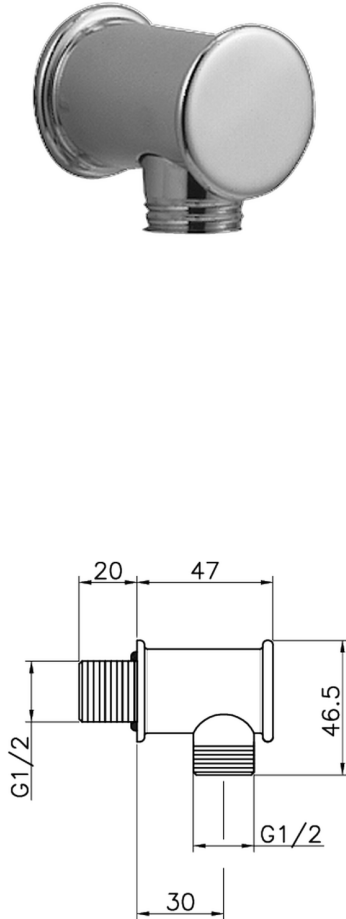

Elbow VICTORIAN_67.04H.

MODEL **67.04H.**

Elbow

AVAILABLE FINISHINGS

AC AC Satin Brushed Nickel

AG AG Antique Gold

BA BA Old Bronze

CR CR Chrome

2W 2W Brushed Gold

CHARACTERISTICS

2024-11-15