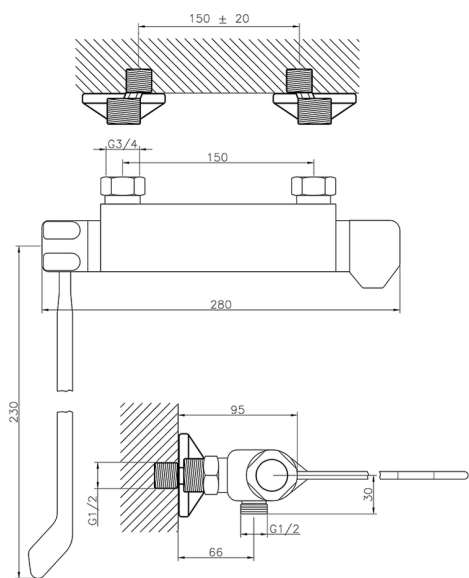

Thermostatic shower mixer CLINIC&TECHNICAL_CLT01020

MODEL **CLT01020**

Thermostatic shower mixer, without shower set, 1/2" M flexible connection, with long lever

AVAILABLE FINISHINGS

21 21 Chrome

CHARACTERISTICS

Cartridge Spare Parts **24.04A.PP**

8x20 Plus P Thermostatic Valve

Thermostatic

The Huber thermostatic is your personal water manager, helping you to handle, control and save water and energy.

2026-06-26