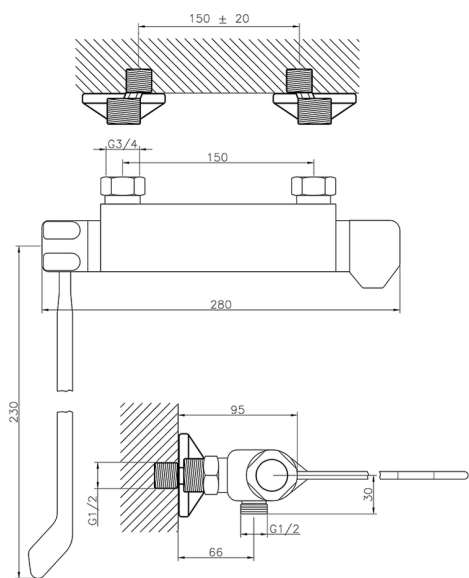

Thermostatic shower mixer CLINIC&TECHNICAL_CLT01020

MODEL **CLT01020**

Thermostatic shower mixer, without shower set, 1/2" M flexible connection, with long lever

AVAILABLE FINISHINGS

21 21 Chrome

CHARACTERISTICS

Cartridge Spare Parts **24.04A.PP**

8x20 Plus P Thermostatic Valve

Thermostatic

The Huber thermostatic is your personal water manager, helping you to handle, control and save water and energy.

2026-06-06