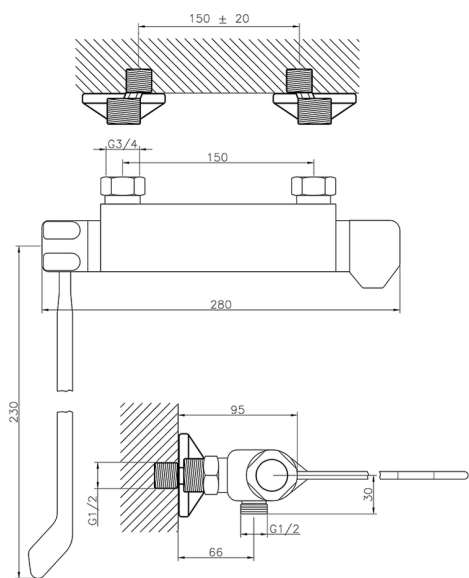

## Thermostatic shower mixer CLINIC&TECHNICAL\_CLT01020

MODEL **CLT01020**

Thermostatic shower mixer, without shower set, 1/2" M flexible connection, with long lever

AVAILABLE FINISHINGS

**21** 21 Chrome

CHARACTERISTICS

Cartridge Spare Parts **24.04A.PP**

**8x20 Plus P Thermostatic Valve**