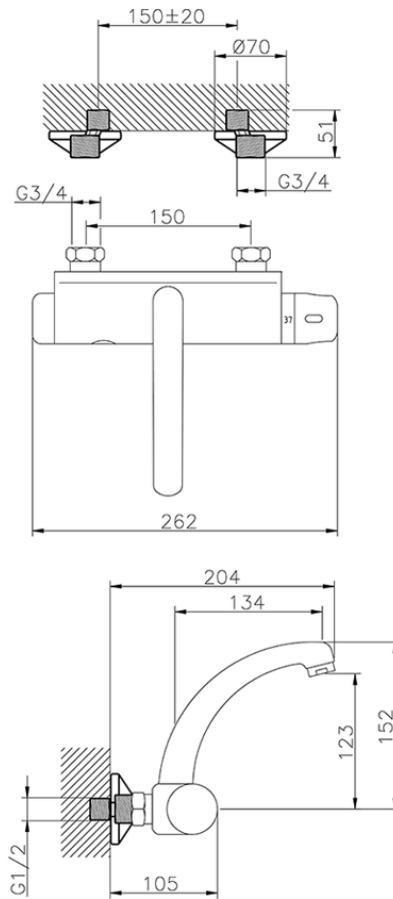

Thermo-electronic wall-mounted sink mixer KITCHEN_401.23H.

401.23H.

<https://en.huberitalia.com/thermo-electronic-wall-mounted-sink-mixer-kitchen-401-23h>

2025-01-02