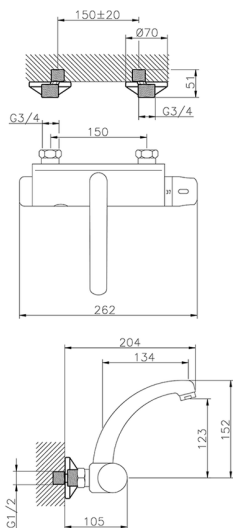

## Thermo-electronic wall-mounted sink mixer KITCHEN\_401.23H.

MODEL **401.23H.**

Thermo-electronic wall-mounted sink mixer

AVAILABLE FINISHINGS

CHARACTERISTICS

Cartridge Spare Parts **24.02AB.PL**

**12x32 Plus Thermostatic Valve**