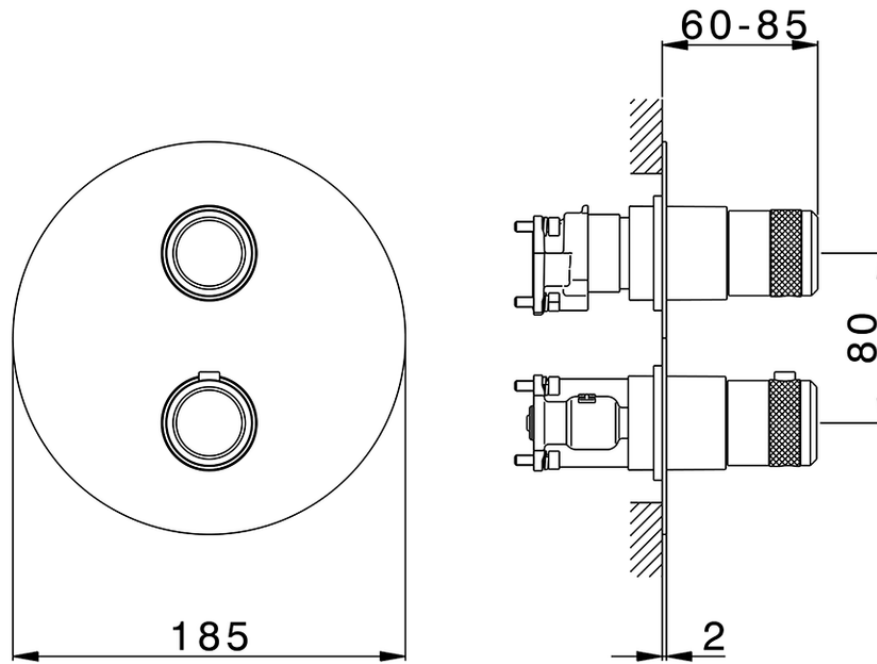

## Exposed part for Thermostatic One Box Valve CHRONOS\_CR0BT030

CR0BT030

<https://en.huberitalia.com/exposed-part-for-thermostatic-one-box-valve-chronos-cr0bt030>

ZB00B031

<https://en.huberitalia.com/one-box-universal-concealed-part-one-box-zb00b031>