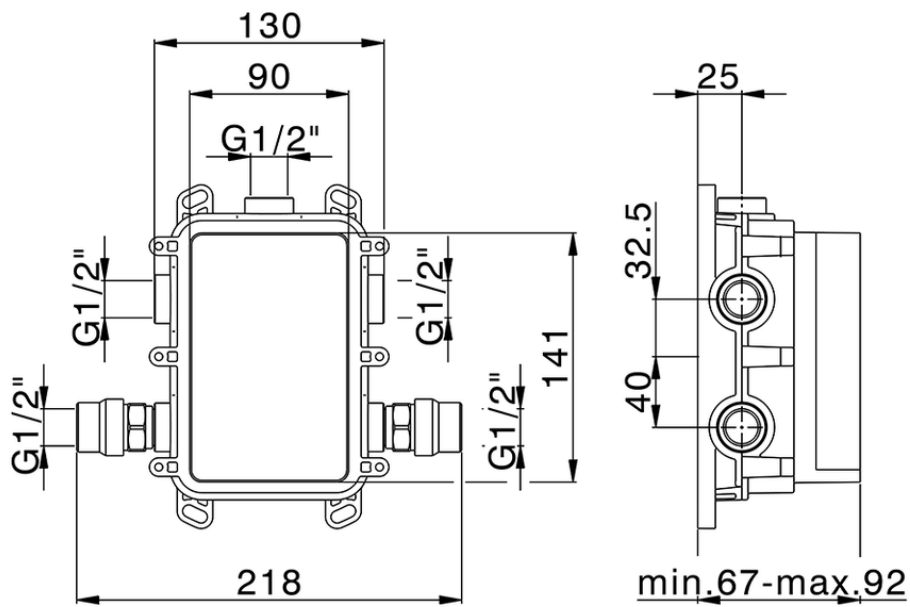

## Exposed part for Thermostatic One Box Valve CHRONOS\_CR0BT030

CR0BT030

<https://en.huberitalia.com/exposed-part-for-thermostatic-one-box-valve-chronos-cr0bt030>

ZB00B031

<https://en.huberitalia.com/one-box-universal-concealed-part-one-box-zb00b031>