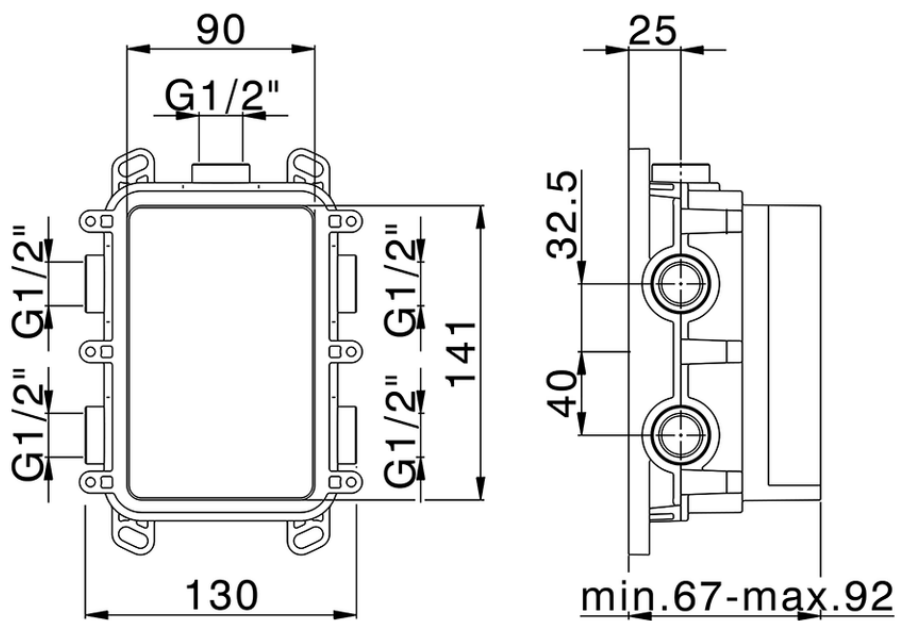

## Exposed part for Thermostatic One Box Valve CHRONOS\_CR0BT030

CR0BT030

<https://en.huberitalia.com/exposed-part-for-thermostatic-one-box-valve-chronos-cr0bt030>

ZB00B031

<https://en.huberitalia.com/one-box-universal-concealed-part-one-box-zb00b031>