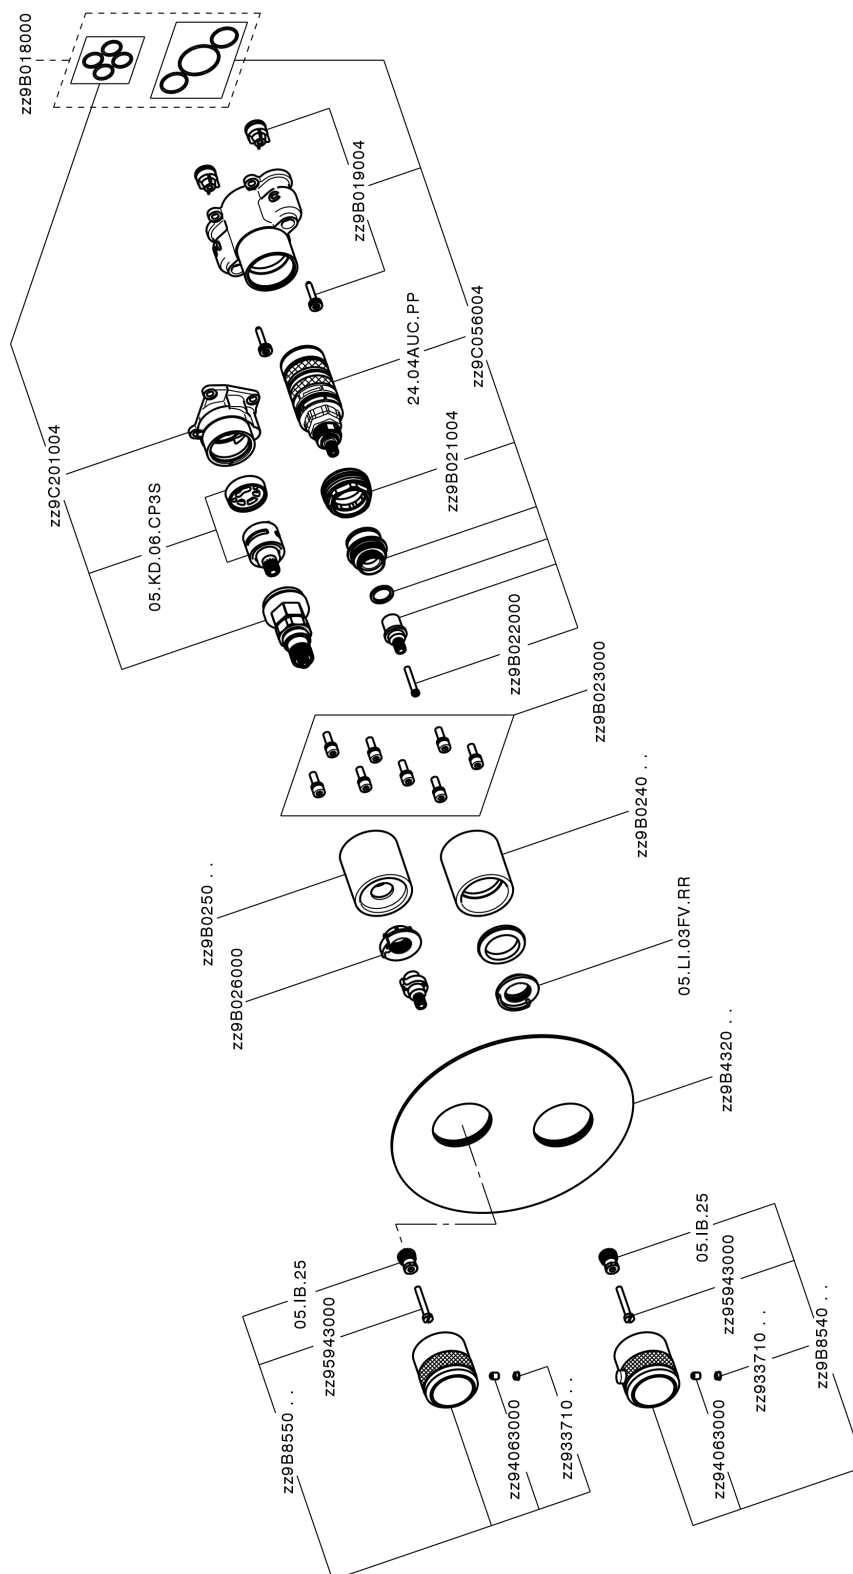

Exposed part for Thermostatic One Box Valve CHRONOS_CR0BT030

MODEL **CR0BT030**

Exposed part for Thermostatic One Box Valve, with 1-2-3 outlet devia stop, Minimum depth of installation: 67 mm, without concealed part, for items ZB00B030-ZB00B031

AVAILABLE FINISHINGS

-  **21** 21 Chrome
-  **2F** 2F Brushed Nickel
-  **2Q** 2Q Black Titanium

CHARACTERISTICS

Cartridge Spare Parts **24.04A.PP**

8x20 Plus P Thermostatic Valve

Installation **Concealed**

Required concealed parts **ZB00B031**

ZB00B030

DeviaStop

The Huber Devia Stop technology allows to adjust the water flow and to direct it to the selected output point (overhead soaker, hand shower, etc).

Thermostatic

The Huber thermostatic is your personal water manager, helping you to handle, control and save water and energy.

Exposed part for Thermostatic One Box Valve CHRONOS_CR0BT030

CR0BT030

<https://en.huberitalia.com/exposed-part-for-thermostatic-one-box-valve-chronos-cr0bt030>