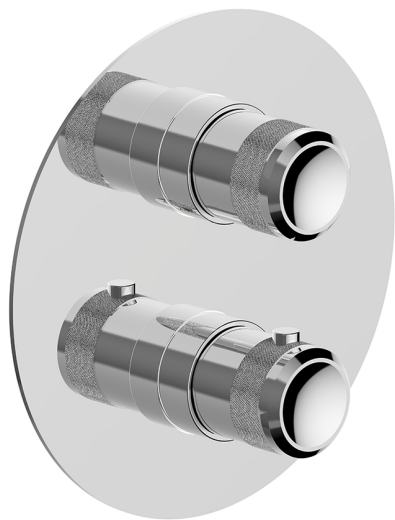

Exposed part for Thermostatic One Box Valve CHRONOS_CR0BT030

MODEL **CR0BT030**

Exposed part for Thermostatic One Box Valve, with 1-2-3 outlet devia stop, Minimum depth of installation: 67 mm, without concealed part, for items ZB00B030-ZB00B031

AVAILABLE FINISHINGS

-  **21** 21 Chrome
-  **2F** 2F Brushed Nickel
-  **2Q** 2Q Black Titanium

CHARACTERISTICS

Cartridge Spare Parts **24.04A.PP**

8x20 Plus P Thermostatic Valve

Installation **Concealed**

Required concealed parts **ZB00B031**

ZB00B030

DeviaStop

The Huber Devia Stop technology allows to adjust the water flow and to direct it to the selected output point (overhead soaker, hand shower, etc).

One Box Universal Concealed Part ONE BOX_ZB00B031

MODEL **ZB00B031**

One Box Universal Concealed Part, for 1 or 2 or 3 outlet thermostatic or single lever, without trim kit, with noise reducers, with sealing gasket