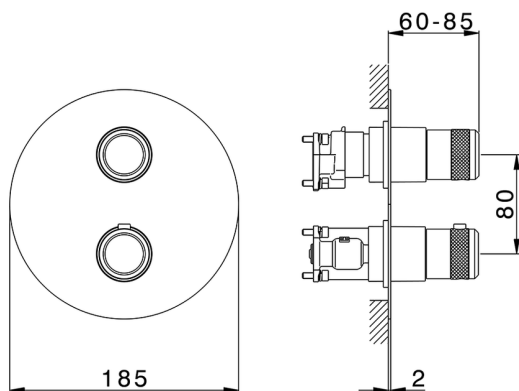

Exposed part for Thermostatic One Box Valve CHRONOS_CR0BT030

MODEL **CR0BT030**

Exposed part for Thermostatic One Box Valve, with 1-2-3 outlet devia stop, Minimum depth of installation: 67 mm, without concealed part, for items ZB00B030-ZB00B031

AVAILABLE FINISHINGS

-  **21** 21 Chrome
-  **2F** 2F Brushed Nickel
-  **2Q** 2Q Black Titanium

CHARACTERISTICS

Cartridge Spare Parts **24.04A.PP**

8x20 Plus P Thermostatic Valve

Installation **Concealed**

Required concealed parts **ZB00B031**

ZB00B030

DeviaStop

The Huber Devia Stop technology allows to adjust the water flow and to direct it to the selected output point (overhead soaker, hand shower, etc).