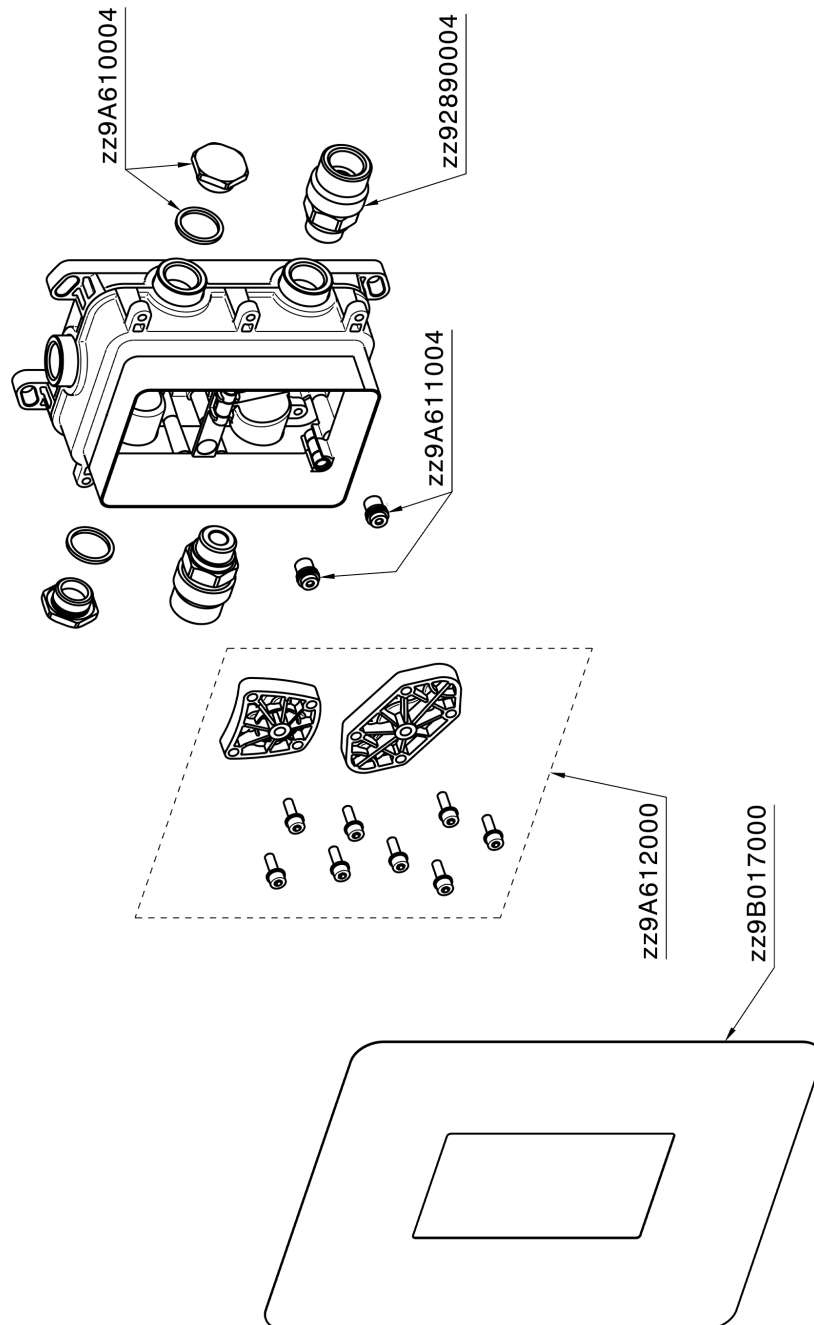

Exposed part for Thermostatic One Box Valve CHRONOS_CR0BT030

CR0BT030

<https://en.huberitalia.com/exposed-part-for-thermostatic-one-box-valve-chronos-cr0bt030>

One Box Universal Concealed Part ONE BOX_ZB00B031

ZB00B031

<https://en.huberitalia.com/one-box-universal-concealed-part-one-box-zb00b031>

One Box Universal Concealed Part ONE BOX_ZB00B030

ZB00B030

<https://en.huberitalia.com/one-box-universal-concealed-part-one-box-zb00b030>