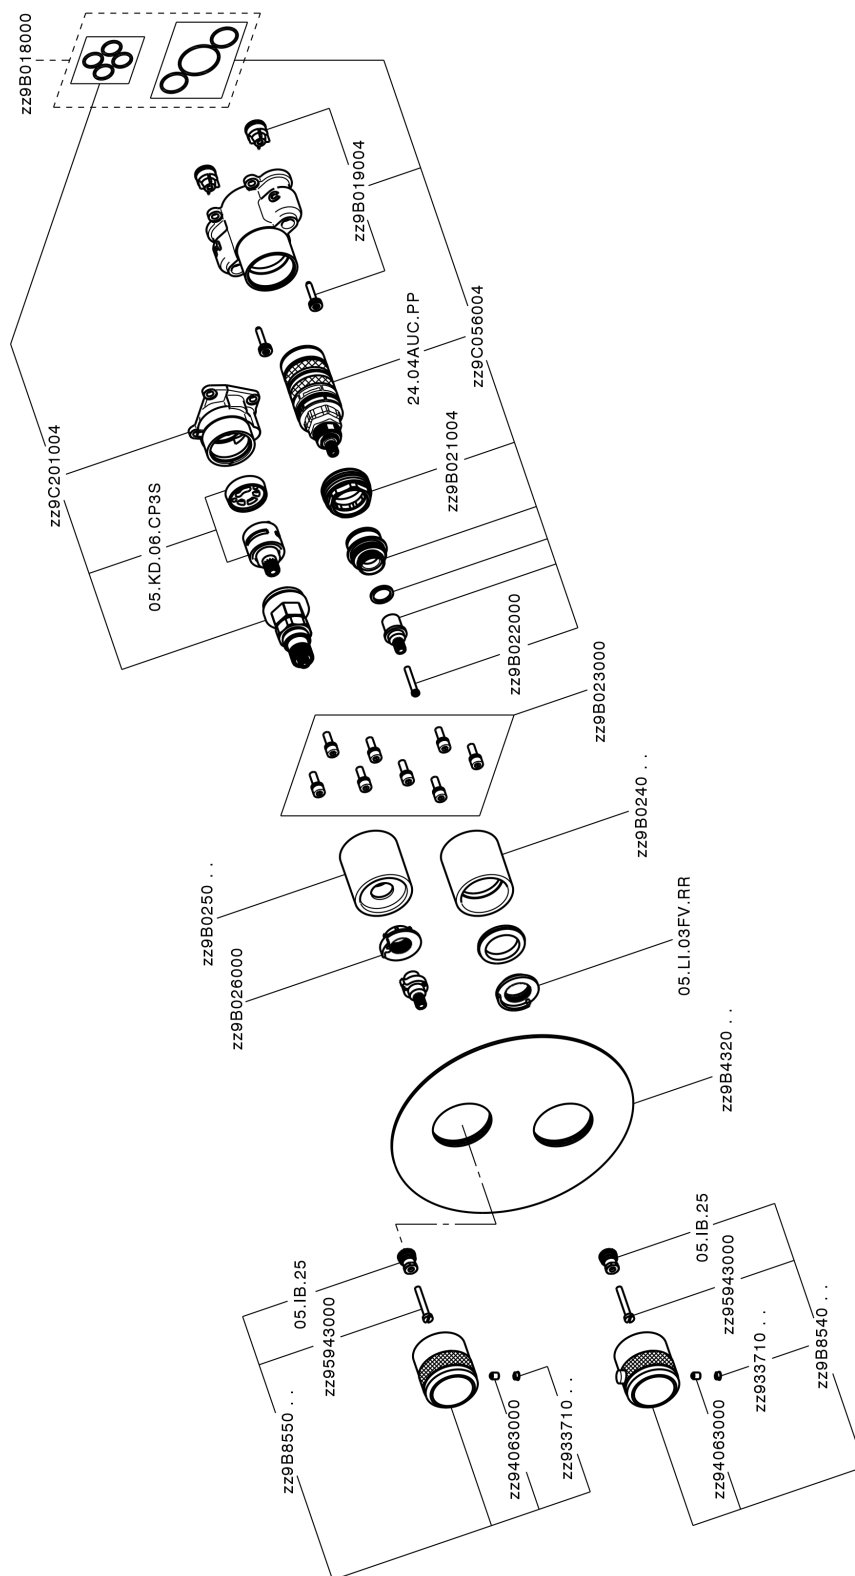

Exposed part for Thermostatic One Box Valve CHRONOS_CR0BT030

CR0BT030

<https://en.huberitalia.com/exposed-part-for-thermostatic-one-box-valve-chronos-cr0bt030>

One Box Universal Concealed Part ONE BOX_ZB00B031

ZB00B031

<https://en.huberitalia.com/one-box-universal-concealed-part-one-box-zb00b031>

One Box Universal Concealed Part ONE BOX_ZB00B030

ZB00B030

<https://en.huberitalia.com/one-box-universal-concealed-part-one-box-zb00b030>

2024-12-22