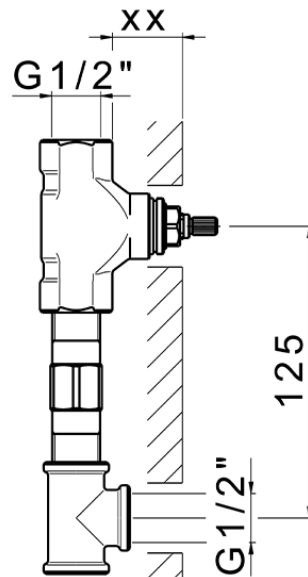

Serie's code	Size XX
CX 1351	20-35
CF 1351	20-35
CX 0331	20-35
CF 0331	20-35
CX 0200	20-35
CF 0200	20-35
BA 1351	20-35
GS 1351	20-35
GL 1351	20-35
MN 1351	20-35
LN 1351	20-35
LV 1351	33-48
LY 1351	33-48
CU 1351	33-48
SM 1351	30-45
AA 1351	10-30
AC 1351	10-30
AR 1351	15-25
PZ 1351	10-30
RG 1351	10-30
TS 1351	10-30
VT 1351	10-30
CS 1351	10-30
WA 1351	45-68
X1 1351	33-45
X2 1351	33-45
X3 1351	33-45
X4 1351	33-45
X5 1351	33-45
RI 1351	20-35
RM 1351	20-35

ZB033510

<https://en.huberitalia.com/concealed-washbasin-mixer-concealed-zb033510>

2024-11-23