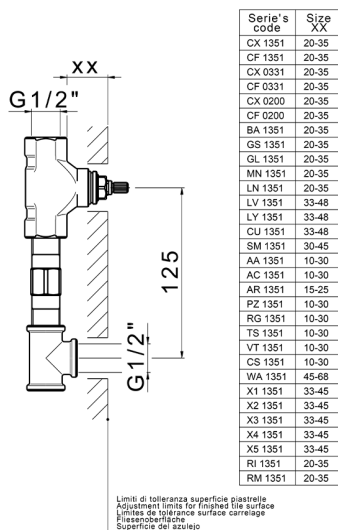

Concealed washbasin mixer CONCEALED_ZB033510

MODEL **ZB033510**

Concealed washbasin mixer, with two right headvalves

AVAILABLE FINISHINGS

04 04 Without finishing

CHARACTERISTICS

Concealed **1**

2024-11-23