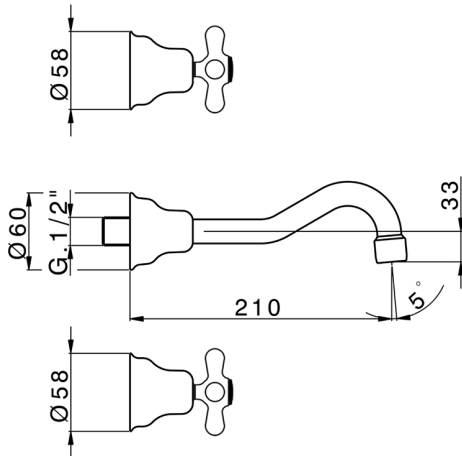

Exposed part for concealed washbasin mixer CROISSETTE_CS013510

MODEL **CS013510**

Exposed part for concealed washbasin mixer, without concealed part, for item ZB033510

AVAILABLE FINISHINGS

-  **21** 21 Chrome
-  **27** 27 Old Bronze
-  **2G** 2G Antique Gold
-  **2W** 2W Brushed Gold

CHARACTERISTICS

Installation **Concealed**

Required concealed parts **ZB033510**

Concealed washbasin mixer CONCEALED_ZB033510

MODEL **ZB033510**

Concealed washbasin mixer, with two right headvalves

AVAILABLE FINISHINGS