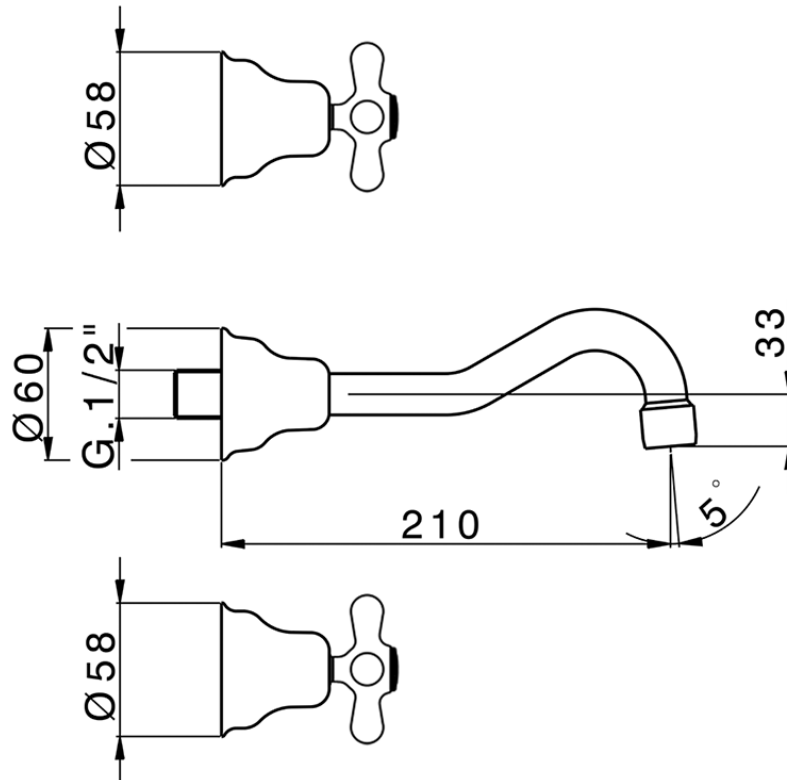

Exposed part for concealed washbasin mixer CROISETTE_CS013510

CS013510

<https://en.huberitalia.com/exposed-part-for-concealed-washbasin-mixer-croisette-cs013510>

Serie's code	Size XX
CX 1351	20-35
CF 1351	20-35
CX 0331	20-35
CF 0331	20-35
CX 0200	20-35
CF 0200	20-35
BA 1351	20-35
GS 1351	20-35
GL 1351	20-35
MN 1351	20-35
LN 1351	20-35
LV 1351	33-48
LY 1351	33-48
CU 1351	33-48
SM 1351	30-45
AA 1351	10-30
AC 1351	10-30
AR 1351	15-25
PZ 1351	10-30
RG 1351	10-30
TS 1351	10-30
VT 1351	10-30
CS 1351	10-30
WA 1351	45-68
X1 1351	33-45
X2 1351	33-45
X3 1351	33-45
X4 1351	33-45
X5 1351	33-45
RI 1351	20-35
RM 1351	20-35

Limiti di tolleranza superficie piastrelle
 Adjustment limits for finished tile surface
 Limites de tolérance surface carrelage
 Fliesenoberfläche
 Superficie del azulejo

ZB033510

<https://en.huberitalia.com/concealed-washbasin-mixer-concealed-zb033510>