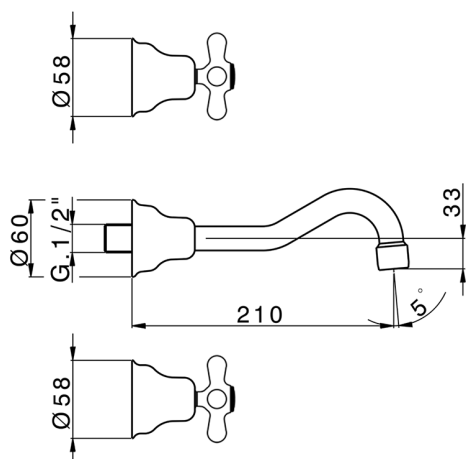

Exposed part for concealed washbasin mixer CROISSETTE_CS013510

MODEL **CS013510**

Exposed part for concealed washbasin mixer, without concealed part, for item ZB033510

AVAILABLE FINISHINGS

-  **21** 21 Chrome
-  **27** 27 Old Bronze
-  **2G** 2G Antique Gold
-  **2W** 2W Brushed Gold

CHARACTERISTICS

Installation **Concealed**
 Required concealed parts **ZB033510**

Concealed washbasin mixer CONCEALED_ZB033510

MODEL **ZB033510**

Concealed washbasin mixer, with two right headvalves

AVAILABLE FINISHINGS