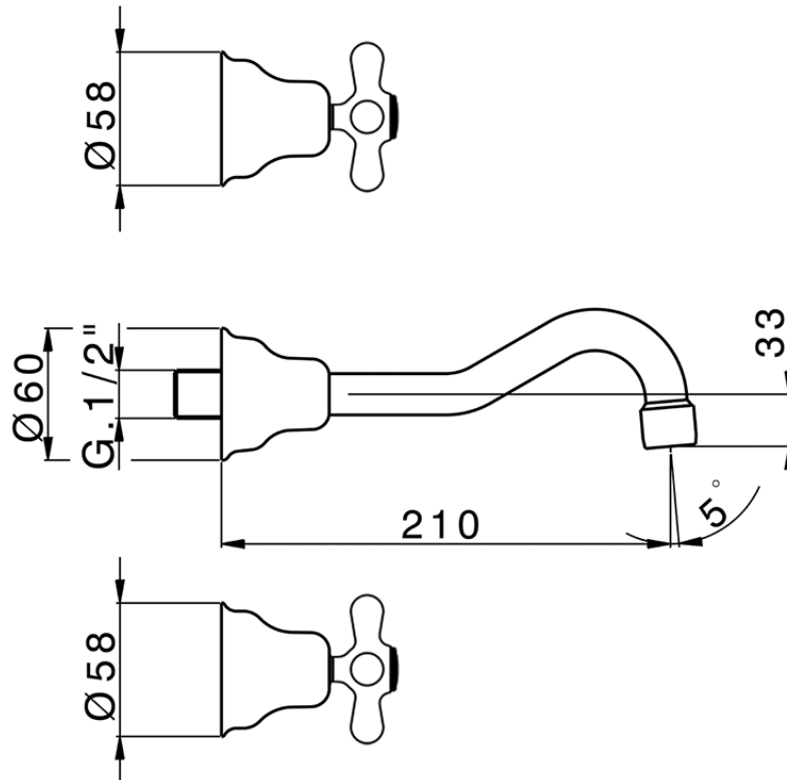

Exposed part for concealed washbasin mixer CROISSETTE_CS013510

CS013510

<https://en.huberitalia.com/exposed-part-for-concealed-washbasin-mixer-croisette-cs013510>

Serie's code	Size XX
CX 1351	20-35
CF 1351	20-35
CX 0331	20-35
CF 0331	20-35
CX 0200	20-35
CF 0200	20-35
BA 1351	20-35
GS 1351	20-35
GL 1351	20-35
MN 1351	20-35
LN 1351	20-35
LV 1351	33-48
LY 1351	33-48
CU 1351	33-48
SM 1351	30-45
AA 1351	10-30
AC 1351	10-30
AR 1351	15-25
PZ 1351	10-30
RG 1351	10-30
TS 1351	10-30
VT 1351	10-30
CS 1351	10-30
WA 1351	45-68
X1 1351	33-45
X2 1351	33-45
X3 1351	33-45
X4 1351	33-45
X5 1351	33-45
RI 1351	20-35
RM 1351	20-35

Limiti di tolleranza superficie piastrelle
 Adjustment limits for finished tile surface
 Limites de tolérance surface carrelage
 Fliesenoberfläche
 Superficie del azulejo

ZB033510

<https://en.huberitalia.com/concealed-washbasin-mixer-concealed-zb033510>