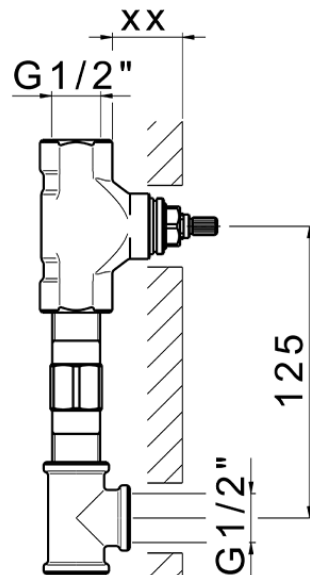

Serie's code	Size XX
CX 1351	20-35
CF 1351	20-35
CX 0331	20-35
CF 0331	20-35
CX 0200	20-35
CF 0200	20-35
BA 1351	20-35
GS 1351	20-35
GL 1351	20-35
MN 1351	20-35
LN 1351	20-35
LV 1351	33-48
LY 1351	33-48
CU 1351	33-48
SM 1351	30-45
AA 1351	10-30
AC 1351	10-30
AR 1351	15-25
PZ 1351	10-30
RG 1351	10-30
TS 1351	10-30
VT 1351	10-30
CS 1351	10-30
WA 1351	45-68
X1 1351	33-45
X2 1351	33-45
X3 1351	33-45
X4 1351	33-45
X5 1351	33-45
RI 1351	20-35
RM 1351	20-35

ZB033510

<https://en.huberitalia.com/concealed-washbasin-mixer-concealed-zb033510>

2024-11-23