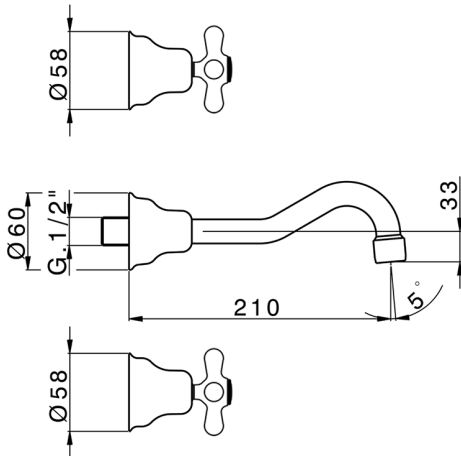

Exposed part for concealed washbasin mixer CROISSETTE_CS013510

MODEL **CS013510**

Exposed part for concealed washbasin mixer, without concealed part, for item ZB033510

AVAILABLE FINISHINGS

-  **21** 21 Chrome
-  **27** 27 Old Bronze
-  **2G** 2G Antique Gold
-  **2W** 2W Brushed Gold

CHARACTERISTICS

Installation **Concealed**

Required concealed parts **ZB033510**

Concealed washbasin mixer CONCEALED_ZB033510

MODEL **ZB033510**

Concealed washbasin mixer, with two right headvalves

AVAILABLE FINISHINGS