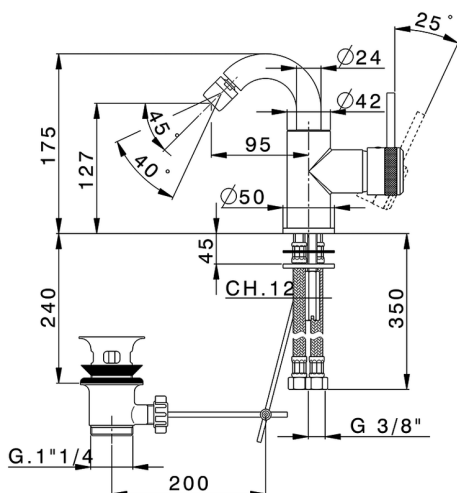

Single lever bidet mixer EnergySave CHRONOS_CR002555

MODEL **CR002555**

Single lever bidet mixer EnergySave, swivel spout, with 1"1/4 automatic pop-up waste, G.3/8" stainless steel flexible hose

AVAILABLE FINISHINGS

-  **21** 21 Chrome
-  **2F** 2F Brushed Nickel
-  **2Q** 2Q Black Titanium

CHARACTERISTICS

Cartridge Spare Parts **ZZ95409000**

35 mm Cartridge

EcoStop

EcoStop feature limits water flow to approximately 50% of maximum output with one point of resistance on setting. Push slightly past the middle stop only when full water output is required. This will save water up to 50%.

EnergySave

Thanks to the EnergySave device, only cold water will be drawn if the lever is operated in the central position, so that the water heater will not be engaged and no hot water wasted, leading to considerable savings in energy and costs. The temperature can be adjusted by rotating the lever to the left, until the desired temperature is reached.