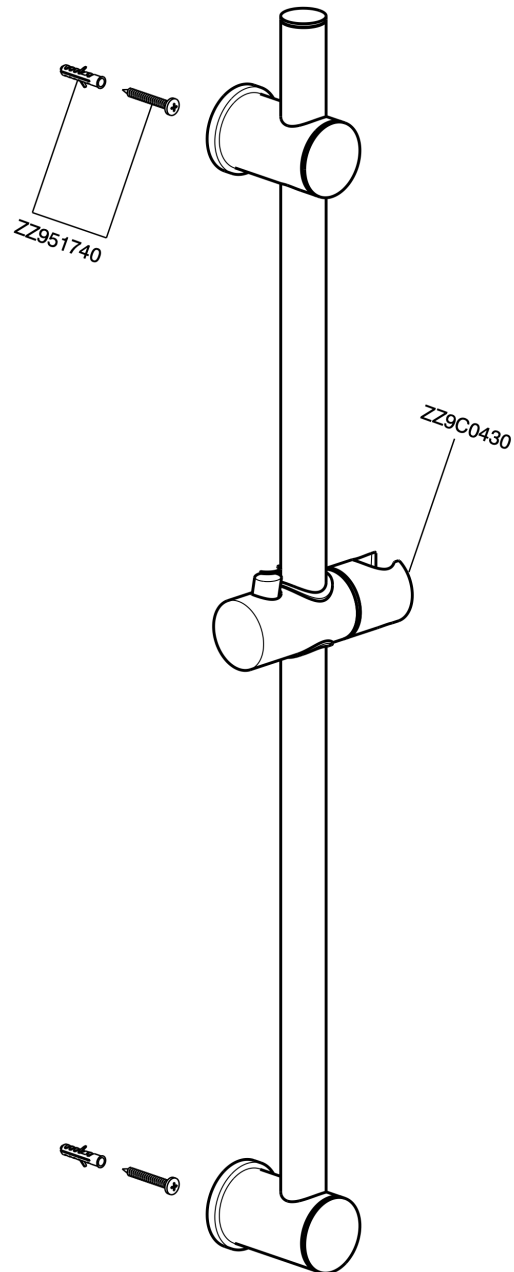

## Sliding bar SHOWER\_SS012150

MODEL **SS012150**

Sliding bar, 73 cm sliding rail bar with sliding bracket, adjustable center

AVAILABLE FINISHINGS

CHARACTERISTICS

## Sliding bar SHOWER\_SS012150

SS012150

<https://en.huberitalia.com/sliding-bar-shower-ss012150>

2024-11-15