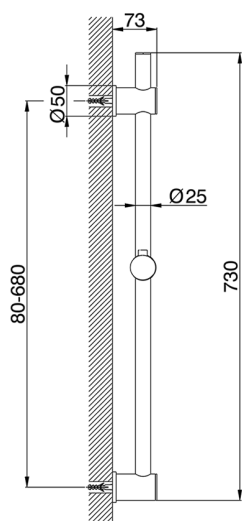

## Sliding bar SHOWER\_SS012150

MODEL **SS012150**

Sliding bar, 73 cm sliding rail bar with sliding bracket, adjustable center

AVAILABLE FINISHINGS

CHARACTERISTICS

## Sliding bar SHOWER\_SS012150

SS012150

<https://en.huberitalia.com/sliding-bar-shower-ss012150>

2024-11-15