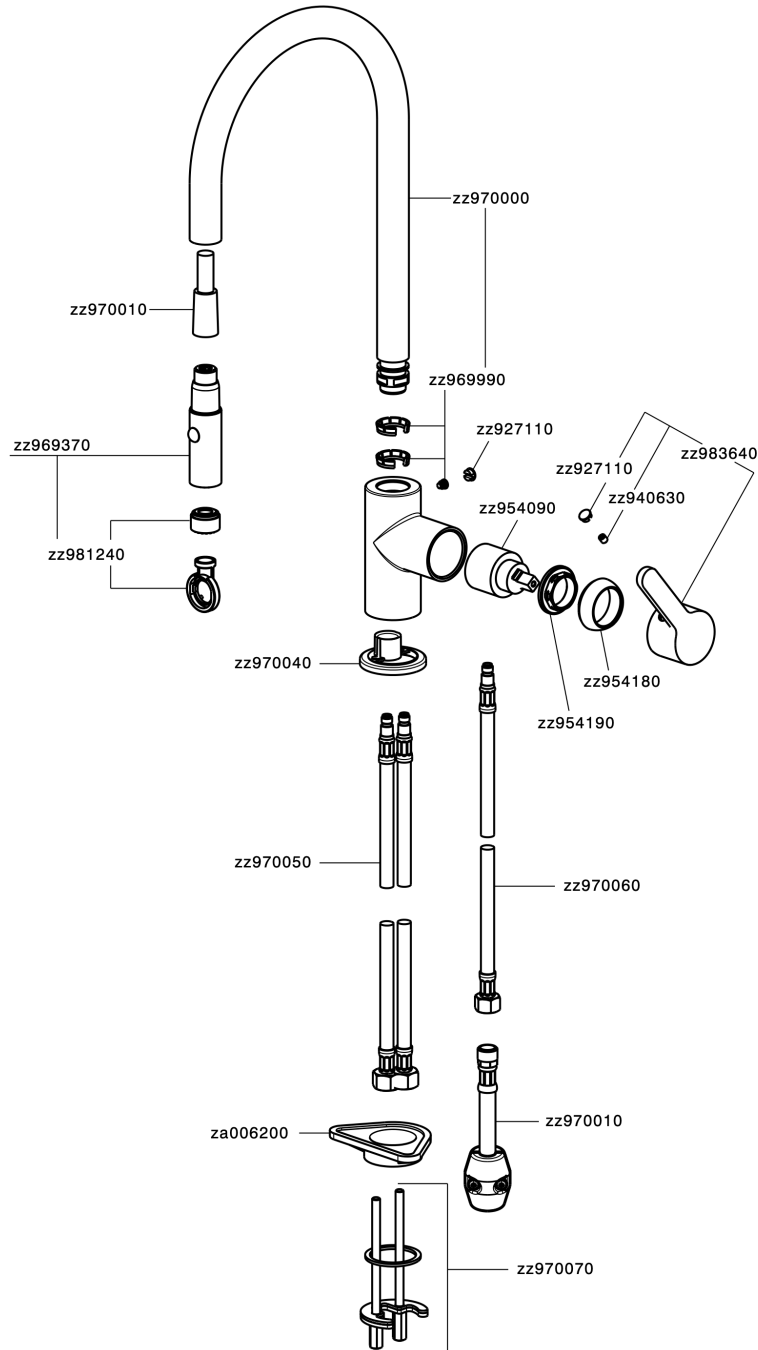

Single lever sink mixer ES with pull out handspray KITCHEN_H2000575

MODEL **H2000575**

Single lever sink mixer ES with pull out handspray,swivel spout,2 sprays handshower,Nylon 175 cm.Flexible hoses

AVAILABLE FINISHINGS

CHARACTERISTICS

Cartridge Spare Parts **ZZ95409000**

35 mm Cartridge

EcoStop

EcoStop feature limits water flow to approximately 50% of maximum output with one point of resistance on setting. Push slightly past the middle stop only when full water output is required. This will save water up to 50%.

EnergySave

Thanks to the EnergySave device, only cold water will be drawn if the lever is operated in the central position, so that the water heater will not be engaged and no hot water wasted, leading to considerable savings in energy and costs. The temperature can be adjusted by rotating the lever to the left, until the desired temperature is reached.

Single lever sink mixer ES with pull out handspray KITCHEN_H2000575

H2000575

<https://en.huberitalia.com/single-lever-sink-mixer-es-with-pull-out-handspray-kitchen-h2000575>

2024-12-22