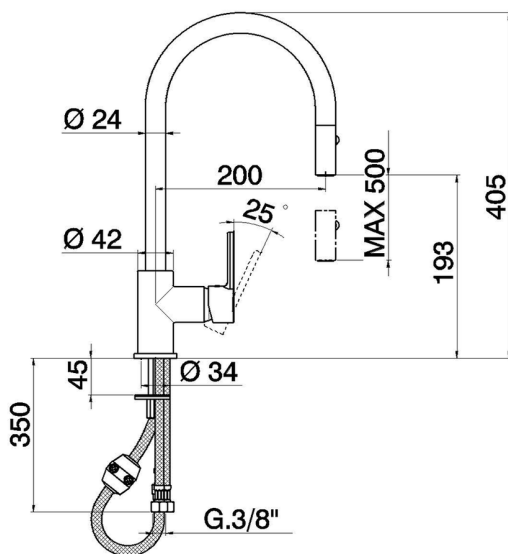

Single lever sink mixer ES with pull out handspray KITCHEN_H2000575

MODEL **H2000575**

Single lever sink mixer ES with pull out handspray,swivel spout,2 sprays handshower,Nylon 175 cm.Flexible hoses

AVAILABLE FINISHINGS

CHARACTERISTICS

Cartridge Spare Parts **ZZ95409000**

35 mm Cartridge

EcoStop

EcoStop feature limits water flow to approximately 50% of maximum output with one point of resistance on setting. Push slightly past the middle stop only when full water output is required. This will save water up to 50%.

EnergySave

Thanks to the EnergySave device, only cold water will be drawn if the lever is operated in the central position, so that the water heater will not be engaged and no hot water wasted, leading to considerable savings in energy and costs. The temperature can be adjusted by rotating the lever to the left, until the desired temperature is reached.

Single lever sink mixer ES with pull out handspray KITCHEN_H2000575

H2000575

<https://en.huberitalia.com/single-lever-sink-mixer-es-with-pull-out-handspray-kitchen-h2000575>

2024-12-22