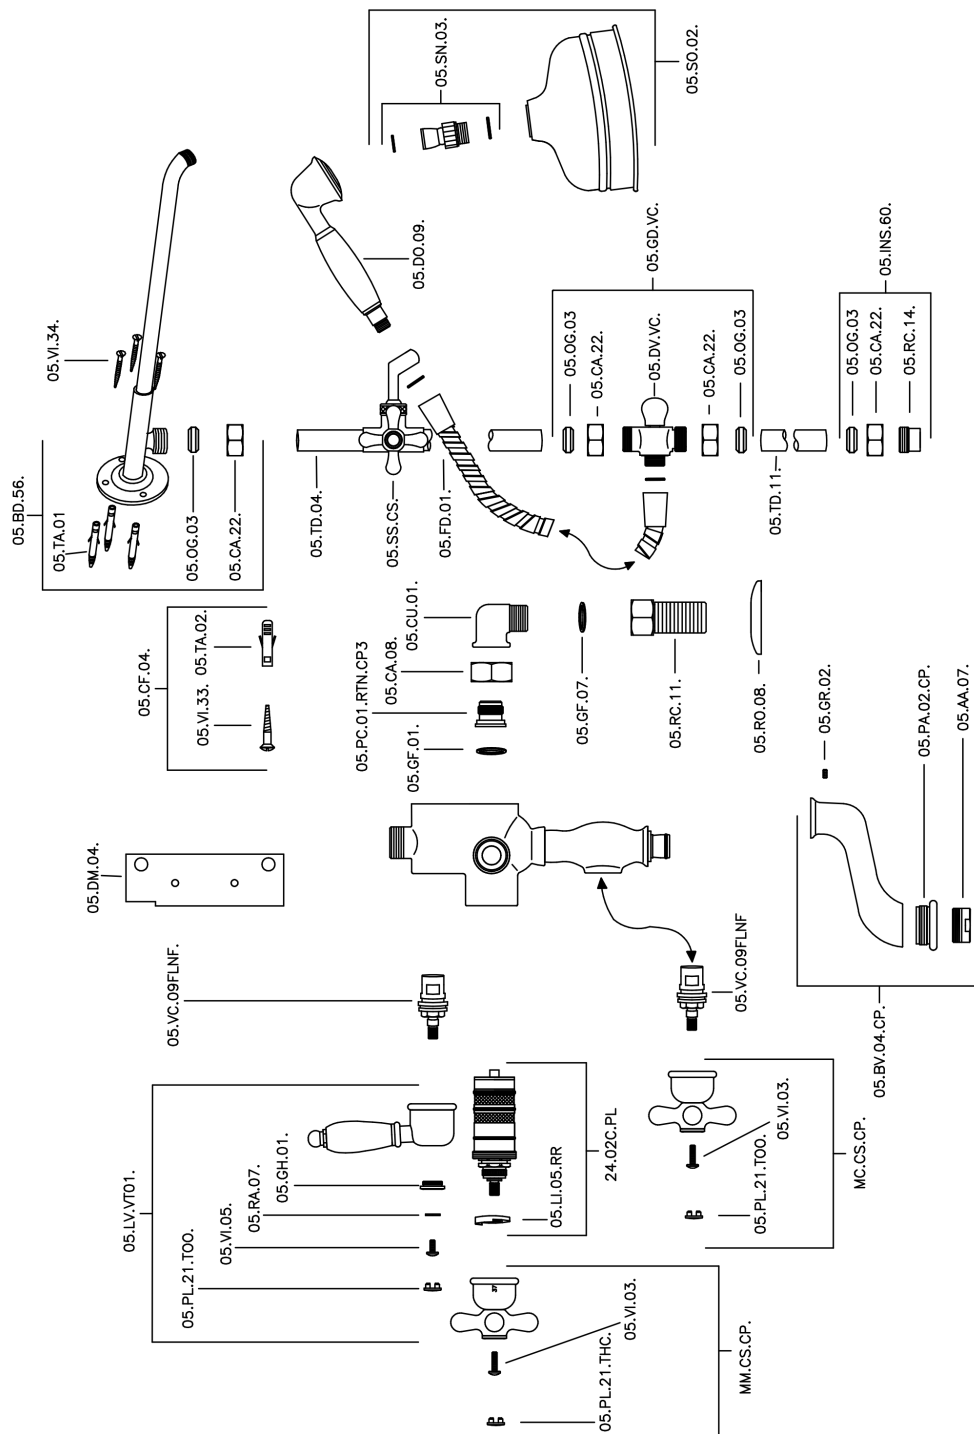

3-function Thermostatic shower set CROISSETTE_592.CS21H.

592.CS21H.

<https://en.huberitalia.com/3-function-thermostatic-shower-set-croisette-592-cs21h>

2024-11-15