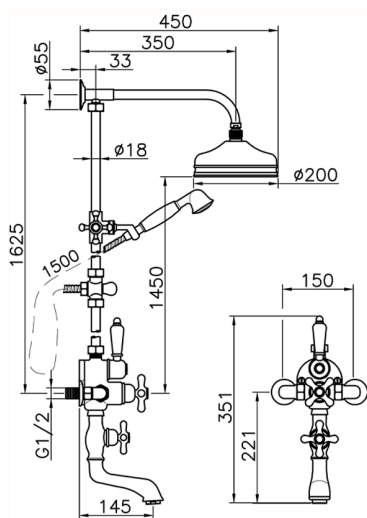

## 3-function Thermostatic shower set CROISSETTE\_592.CS21H.

MODEL **592.CS21H.**

3-function Thermostatic shower set, 2-outlet diverter, not Adjustable Shower Column, 2 Stopvalves, sliding handshower bracket, classic D.53 mm Brass one spray handshower, 200 mm Brass round headshower, 150 cm Brass flexible hose

### CHARACTERISTICS

Cartridge Spare Parts **24.04A.PP**

**8x20 Plus P Thermostatic Valve**