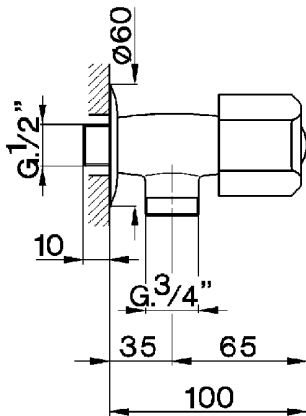

## Exposed simple tap EVA\_EV001440

MODEL **EV001440**

Exposed simple tap, without handle, without spout

AVAILABLE FINISHINGS

CHARACTERISTICS

2024-11-15