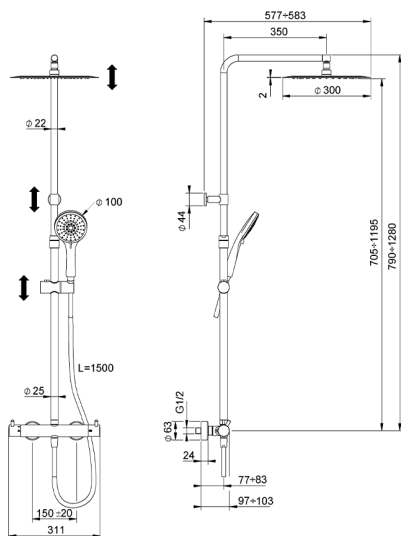

2-function Thermostatic shower set COLUMNS_KRC8402A

MODEL **KRC8402A**

2-function Thermostatic shower set, 2-outlet deviator, adjustable riser column, sliding handshower holder, 100 mm ABS 3 sprays handshower, 300 mm round showerhead 2 mm thick INOX, 150 cm smooth SILVERFLEX Flexible Hose

AVAILABLE FINISHINGS

-  **21** 21 Chrome
-  **26** 26 Old Copper
-  **2F** 2F Brushed Nickel
-  **2W** 2W Brushed Gold
-  **40** 40 Matt Black
-  **4Q** 4Q Matt White

CHARACTERISTICS

Cartridge Spare Parts **22.04A.AR - ZZ97279004**

Argo 2 (long filter) Thermostatic Valve

EcoStop

EcoStop feature limits water flow to approximately 50% of maximum output with one point of resistance on setting. Push slightly past the middle stop only when full water output is required. This will save water up to 50%.