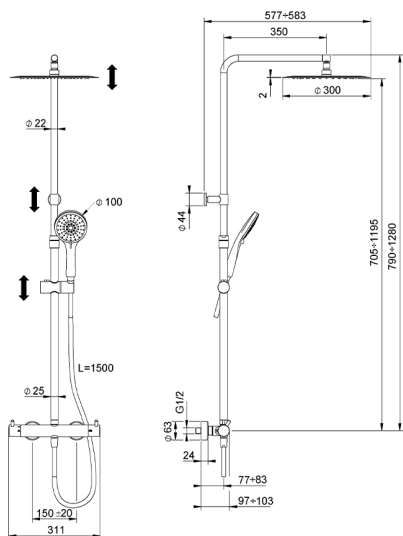

2-function Thermostatic shower set COLUMNS_KRC8402A

MODEL **KRC8402A**

2-function Thermostatic shower set, 2-outlet deviator, adjustable riser column, sliding handshower holder, 100 mm ABS 3 sprays handshower, 300 mm round showerhead 2 mm thick INOX, 150 cm smooth SILVERFLEX Flexible Hose

AVAILABLE FINISHINGS

-  **21** 21 Chrome
-  **26** 26 Old Copper
-  **2F** 2F Brushed Nickel
-  **2W** 2W Brushed Gold
-  **40** 40 Matt Black
-  **4Q** 4Q Matt White

CHARACTERISTICS

Cartridge Spare Parts **22.04A.AR - ZZ97279004**

Argo 2 (long filter) Thermostatic Valve

EcoStop

EcoStop feature limits water flow to approximately 50% of maximum output with one point of resistance on setting. Push slightly past the middle stop only when full water output is required. This will save water up to 50%.