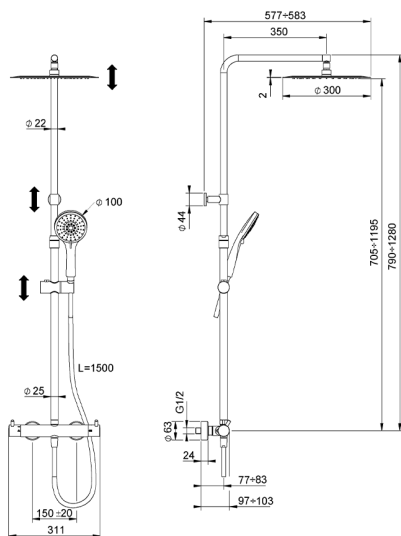

## 2-function Thermostatic shower set COLUMNS\_KRC8402A

MODEL **KRC8402A**

2-function Thermostatic shower set, 2-outlet deviator, adjustable riser column, sliding handshower holder, 100 mm ABS 3 sprays handshower, 300 mm round showerhead 2 mm thick INOX, 150 cm smooth SILVERFLEX Flexible Hose

### CHARACTERISTICS

Cartridge Spare Parts **22.04A.AR - ZZ97279004**

**Argo 2 (long filter) Thermostatic Valve**

#### EcoStop

EcoStop feature limits water flow to approximately 50% of maximum output with one point of resistance on setting. Push slightly past the middle stop only when full water output is required. This will save water up to 50%.