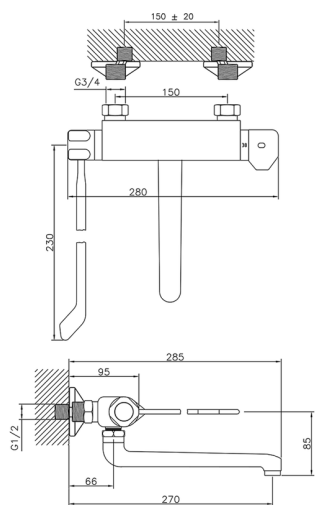

Thermostatic

The Huber thermostatic is your personal water manager, helping you to handle, control and save water and energy.

2024-11-21