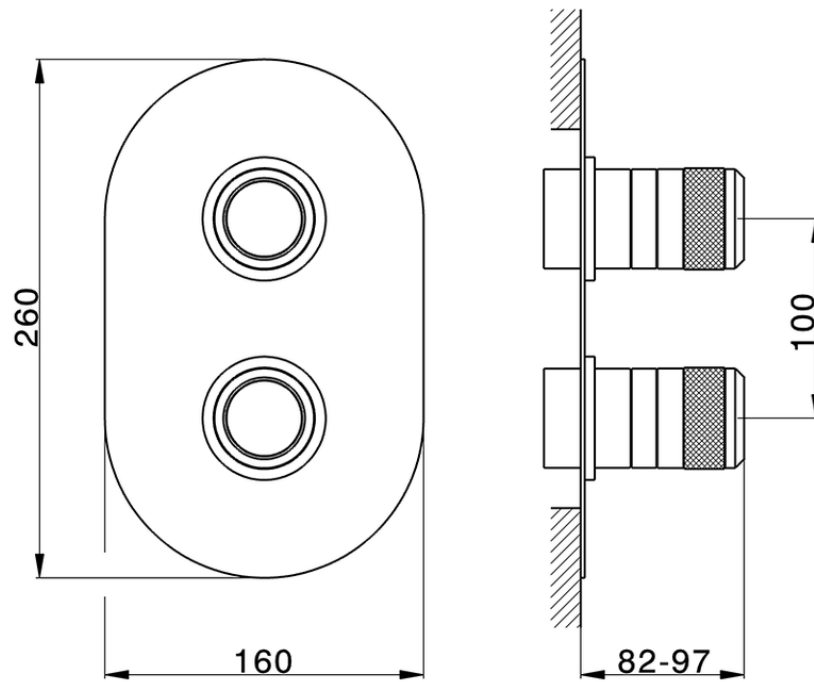

Exposed part for con.thermo.shower mixer, 3-outlet CHRONOS_CR019200

CR019200

<https://en.huberitalia.com/exposed-part-for-con-thermo-shower-mixer-3-outlet-chronos-cr019200>

Piastra/Plate/Plaque/Platte/Placa

2-3mm: XX 25-40 YY 76-91

10mm: XX 21-34 YY 70-83

ZB019200

<https://en.huberitalia.com/concealed-thermostatic-shower-mixer-3-outlet-concealed-zb019200>

2024-11-24