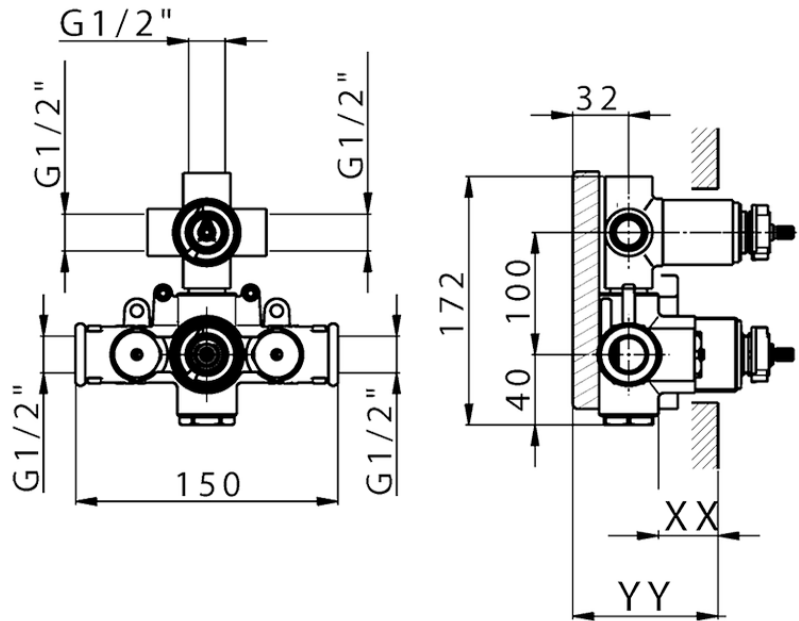

Exposed part for con.thermo.shower mixer, 3-outlet CHRONOS_CR019200

CR019200

<https://en.huberitalia.com/exposed-part-for-con-thermo-shower-mixer-3-outlet-chronos-cr019200>

Piastra/Plate/Plaque/Platte/Placa

2-3mm: XX 25-40 YY 76-91

10mm: XX 21-34 YY 70-83

ZB019200

<https://en.huberitalia.com/concealed-thermostatic-shower-mixer-3-outlet-concealed-zb019200>

2024-11-24