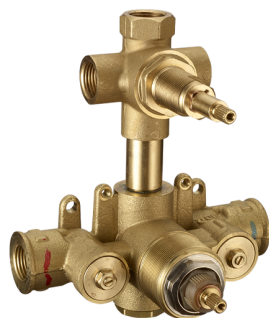

## Exposed part for con.thermo.shower mixer, 3-outlet CHRONOS\_CR019200

MODEL **CR019200**

Exposed part for con.thermo.shower mixer, 3-outlet, with 3 outlet deviasstop, without concealed part, for item ZB019200

## Concealed thermostatic shower mixer, 3-outlet CONCEALED\_ZB019200

MODEL **ZB019200**

Concealed thermostatic shower mixer, 3-outlet, with 1/2" 2-outlet deviatstop cartridge, without trim kit

AVAILABLE FINISHINGS

**04** 04 Without finishing

CHARACTERISTICS

Installation **Concealed**

Cartridge Spare Parts **24.04A.PP**

**8x20 Plus P Thermostatic Valve**

Concealed **1**

Piastra/Plate/Plaque/Platte/Placa

2-3mm: XX 25-40 YY 76-91