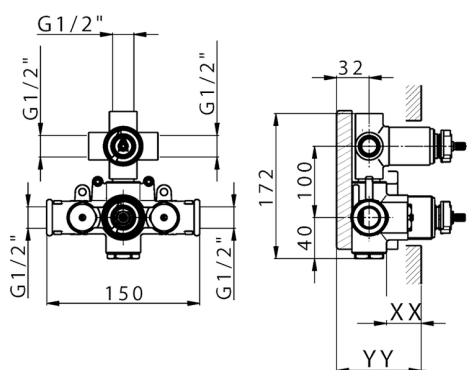

**04** 04 Without finishing

CHARACTERISTICS

Installation **Concealed**

Cartridge Spare Parts **24.04A.PP**

**8x20 Plus P Thermostatic Valve**

Concealed **1**

Piastra/Plate/Plaque/Platte/Placa

2-3mm: XX 25-40 YY 76-91

10mm: XX 21-34 YY 70-83