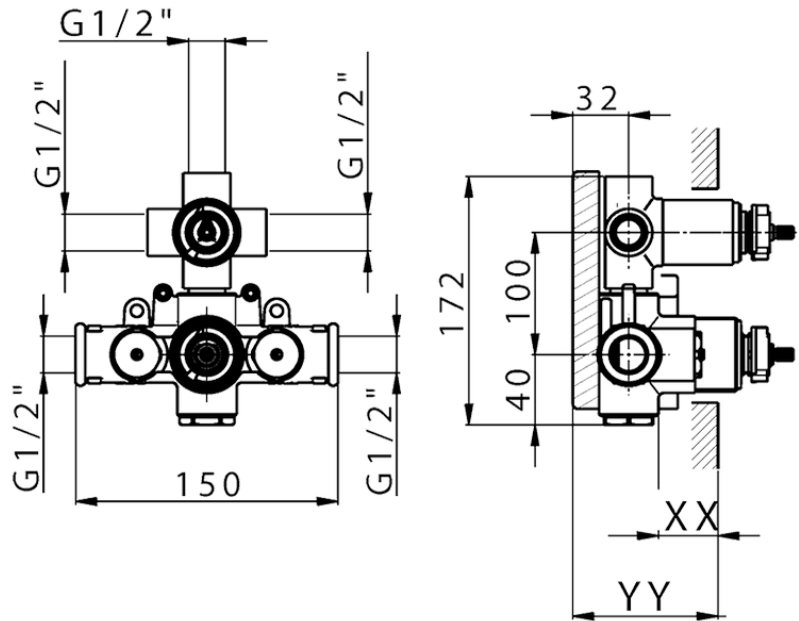

Exposed part for con.thermo.shower mixer, 3-outlet CHRONOS_CR019200

CR019200

<https://en.huberitalia.com/exposed-part-for-con-thermo-shower-mixer-3-outlet-chronos-cr019200>

Piastra/Plate/Plaque/Platte/Placa

2-3mm: XX 25-40 YY 76-91

10mm: XX 21-34 YY 70-83

ZB019200

<https://en.huberitalia.com/concealed-thermostatic-shower-mixer-3-outlet-concealed-zb019200>

2024-11-23