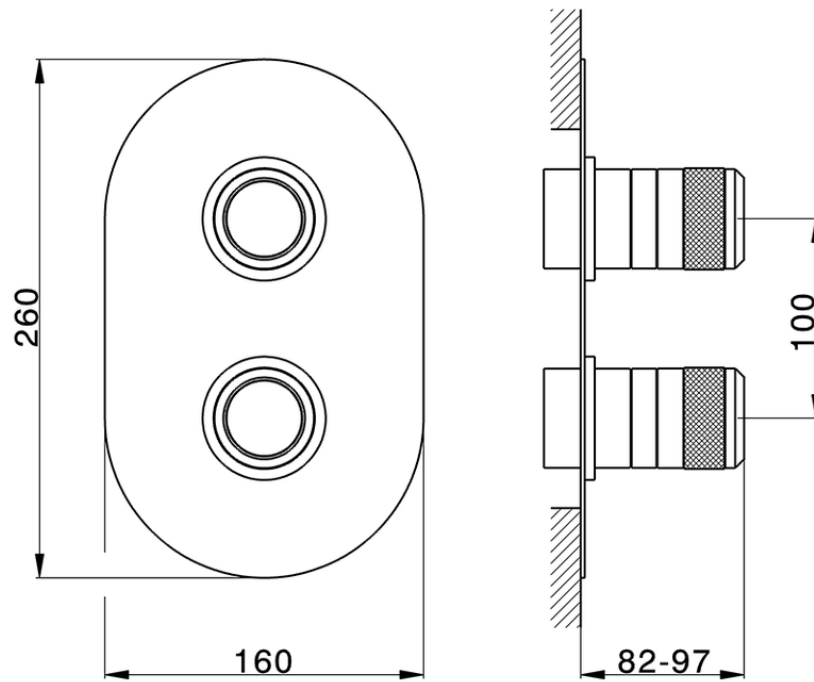

Exposed part for con.thermo.shower mixer, 3-outlet CHRONOS_CR019200

CR019200

<https://en.huberitalia.com/exposed-part-for-con-thermo-shower-mixer-3-outlet-chronos-cr019200>

Piastra/Plate/Plaque/Platte/Placa

2-3mm: XX 25-40 YY 76-91

10mm: XX 21-34 YY 70-83

ZB019200

<https://en.huberitalia.com/concealed-thermostatic-shower-mixer-3-outlet-concealed-zb019200>

2024-11-23