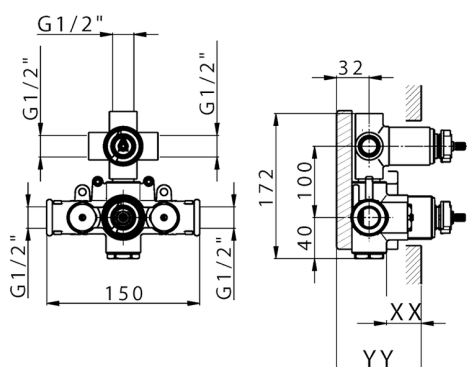

Concealed thermostatic shower mixer, 3-outlet CONCEALED_ZB019200

MODEL **ZB019200**

Concealed thermostatic shower mixer, 3-outlet, with 1/2" 2-outlet deviatstop cartridge, without trim kit

AVAILABLE FINISHINGS

04 04 Without finishing

CHARACTERISTICS

Installation **Concealed**

Cartridge Spare Parts **24.04A.PP**

8x20 Plus P Thermostatic Valve

Concealed **1**

Piastra/Plate/Plaque/Platte/Placa

2-3mm: XX 25-40 YY 76-91