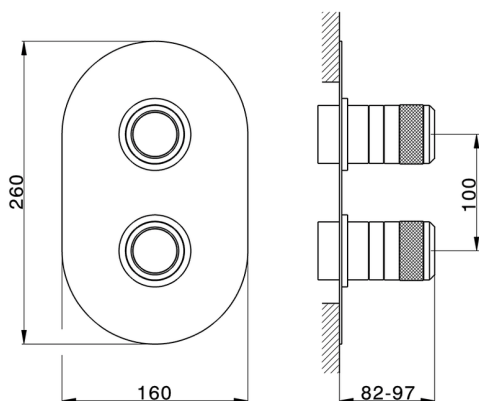

CHARACTERISTICS

Installation **Concealed**
Required concealed parts **ZB019200**

Thermostatic

The Huber thermostatic is your personal water manager, helping you to handle, control and save water and energy.