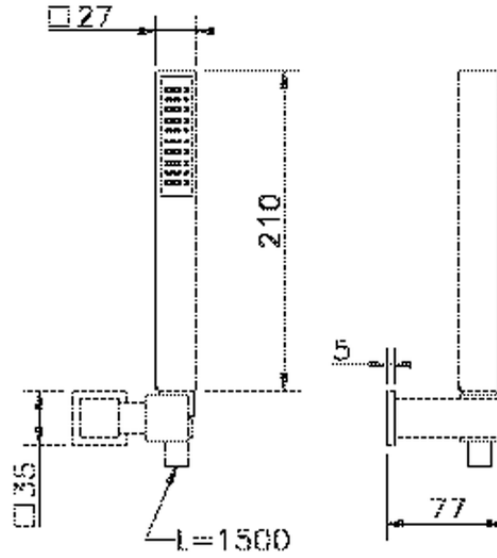

Ego shower set SHOWER_63.21H.

63.21H.

<https://en.huberitalia.com/ego-shower-set-shower-63-21h>

2026-04-05