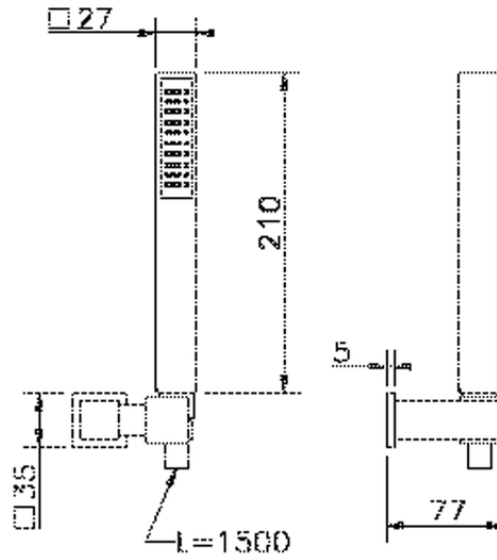

Ego shower set SHOWER_63.21H.

63.21H.

<https://en.huberitalia.com/ego-shower-set-shower-63-21h>

2026-04-28