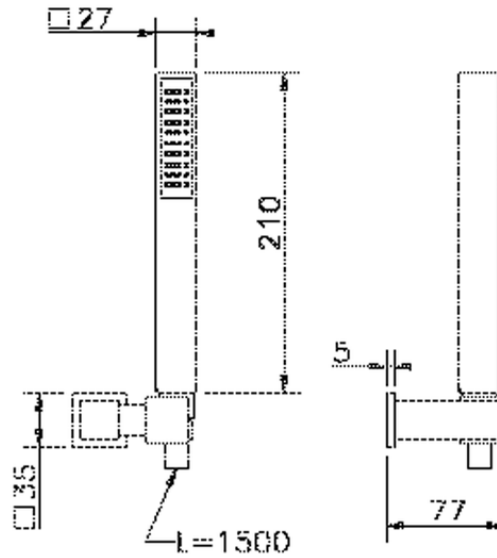

Ego shower set SHOWER_63.21H.

63.21H.

<https://en.huberitalia.com/ego-shower-set-shower-63-21h>

2026-06-29