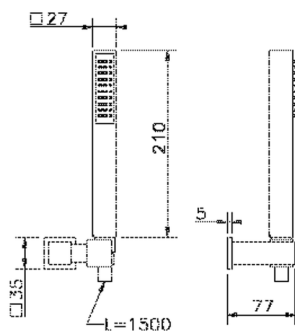

Ego shower set SHOWER_63.21H.

MODEL **63.21H.**

Shower set, wall mounted handshower bracket, ABS
27x27mm one spray minimalist square
handshower, 150 cm SUPREME smooth flexible
hose

AVAILABLE FINISHINGS

CR CR Chrome

CHARACTERISTICS

2026-06-08