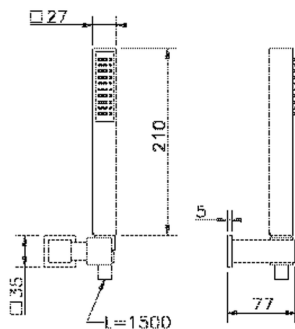

Ego shower set SHOWER_63.21H.

MODEL **63.21H.**

Shower set, wall mounted handshower bracket, ABS
27x27mm one spray minimalist square
handshower, 150 cm SUPREME smooth flexible
hose

AVAILABLE FINISHINGS

CHARACTERISTICS