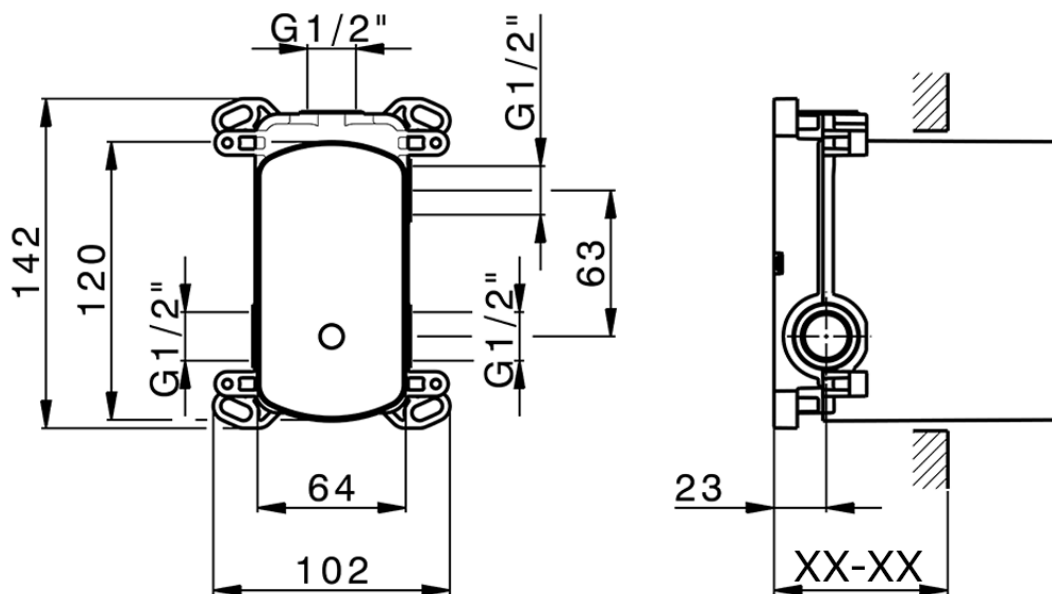

## Exposed part for concealed 2-outlet mixer H3\_AH002300

AH002300

<https://en.huberitalia.com/exposed-part-for-concealed-2-outlet-mixer-h3-ah002300>

Piastra/Plate/Plaque/Platte/Placa

2-3mm: XX 65-85

10mm: XX 60-80