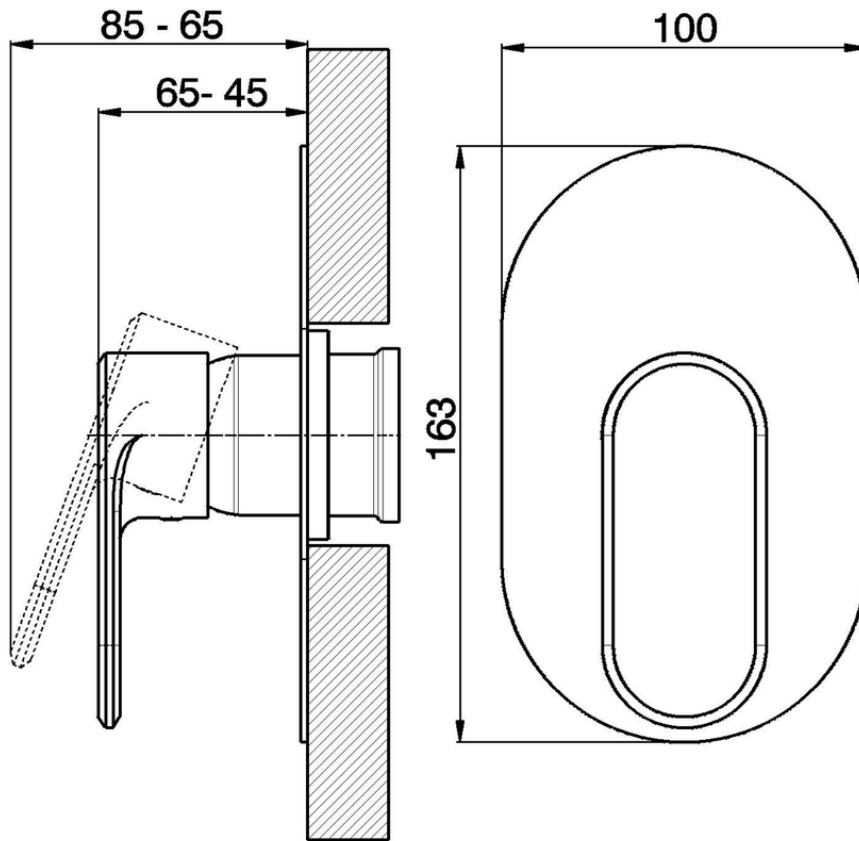

Exposed part for concealed S.L. shower valve LEVITY_LY003000

LY003000

<https://en.huberitalia.com/exposed-part-for-concealed-s-l-shower-valve-levity-ly003000>

Piastra/Plate/Plaque/Platte/Placa

2-3mm: XX 27-47 YY 54-74

10mm: XX 16-40 YY 43-68

ZB005300

<https://en.huberitalia.com/concealed-single-lever-shower-valve-concealed-zb005300>

2026-06-27