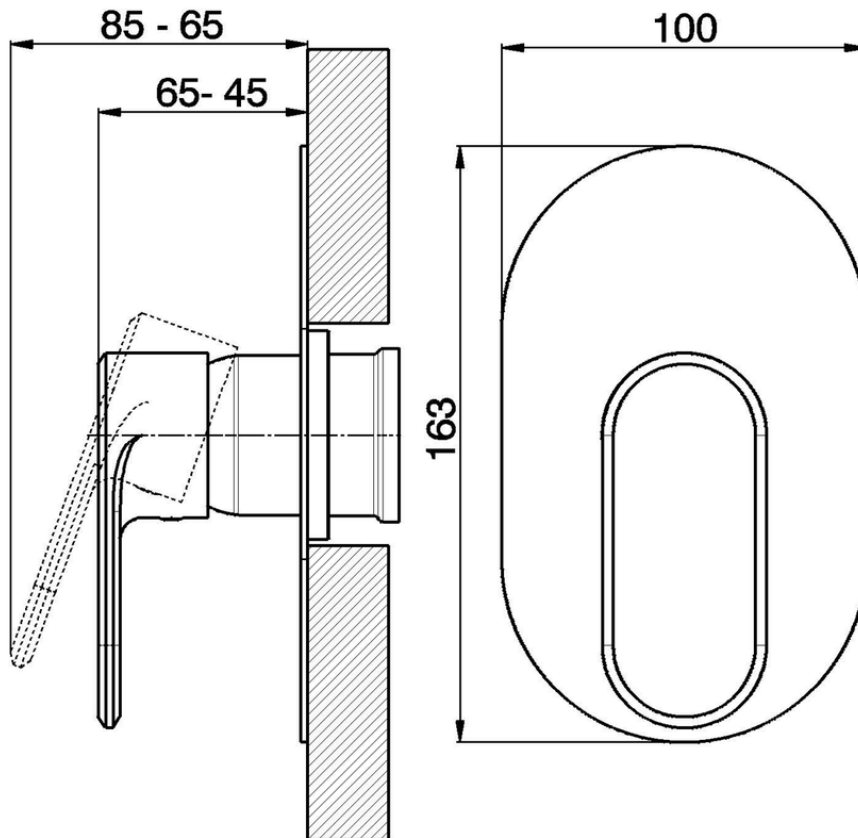

Exposed part for concealed S.L. shower valve LEVITY_LY003000

LY003000

<https://en.huberitalia.com/exposed-part-for-concealed-s-l-shower-valve-levity-ly003000>

Piastra/Plate/Plaque/Platte/Placa

2-3mm: XX 27-47 YY 54-74

10mm: XX 16-40 YY 43-68

ZB005300

<https://en.huberitalia.com/concealed-single-lever-shower-valve-concealed-zb005300>

2026-05-01