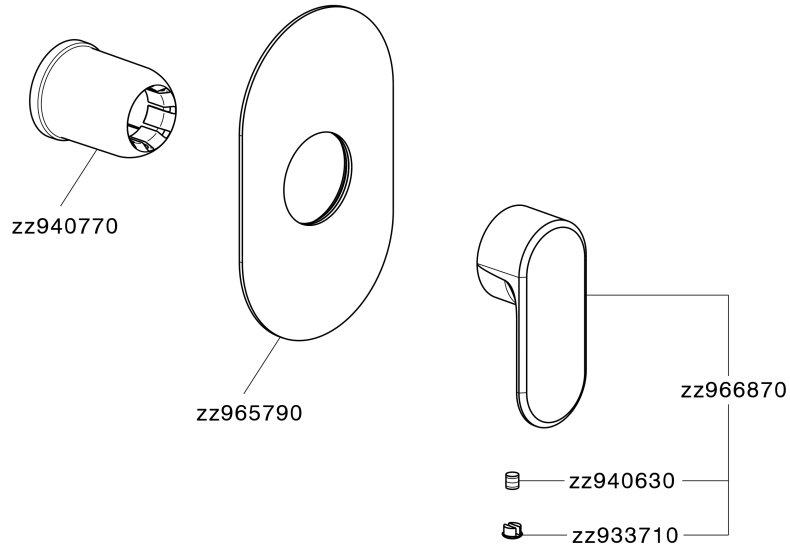

Exposed part for concealed S.L. shower valve LEVITY_LY003000

LY003000

<https://en.huberitalia.com/exposed-part-for-concealed-s-l-shower-valve-levity-ly003000>

Concealed single lever shower valve CONCEALED_ZB005300

ZB005300

<https://en.huberitalia.com/concealed-single-lever-shower-valve-concealed-zb005300>

2026-06-06