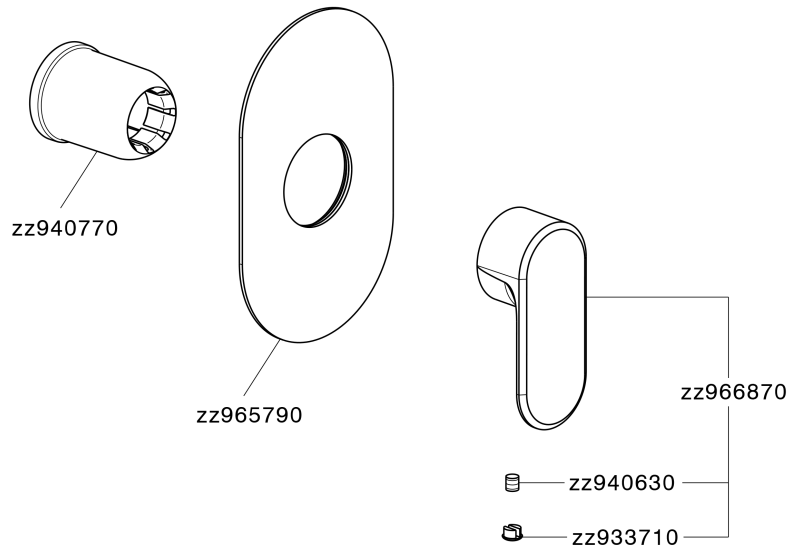

Exposed part for concealed S.L. shower valve LEVITY_LY003000

LY003000

<https://en.huberitalia.com/exposed-part-for-concealed-s-l-shower-valve-levity-ly003000>

Concealed single lever shower valve CONCEALED_ZB005300

ZB005300

<https://en.huberitalia.com/concealed-single-lever-shower-valve-concealed-zb005300>

2026-06-27