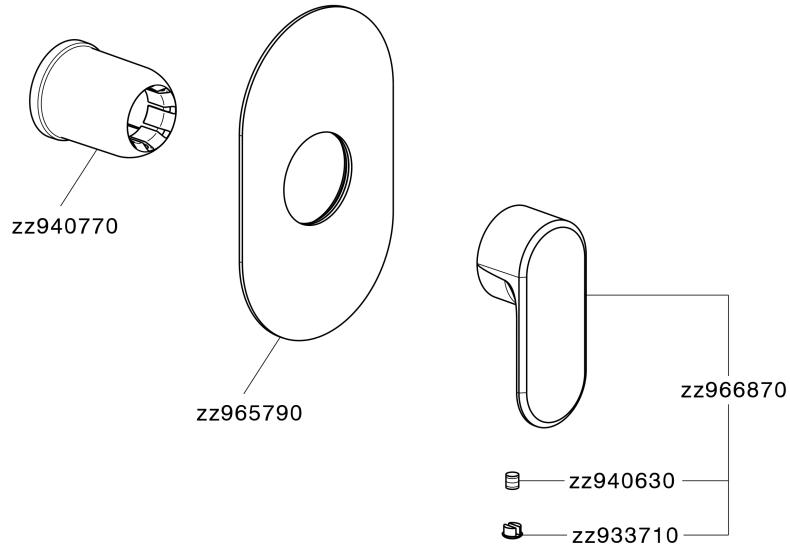

## Exposed part for concealed S.L. shower valve LEVITY\_LY003000

LY003000

<https://en.huberitalia.com/exposed-part-for-concealed-s-l-shower-valve-levity-ly003000>

## Concealed single lever shower valve CONCEALED\_ZB005300

ZB005300

<https://en.huberitalia.com/concealed-single-lever-shower-valve-concealed-zb005300>

2026-04-10