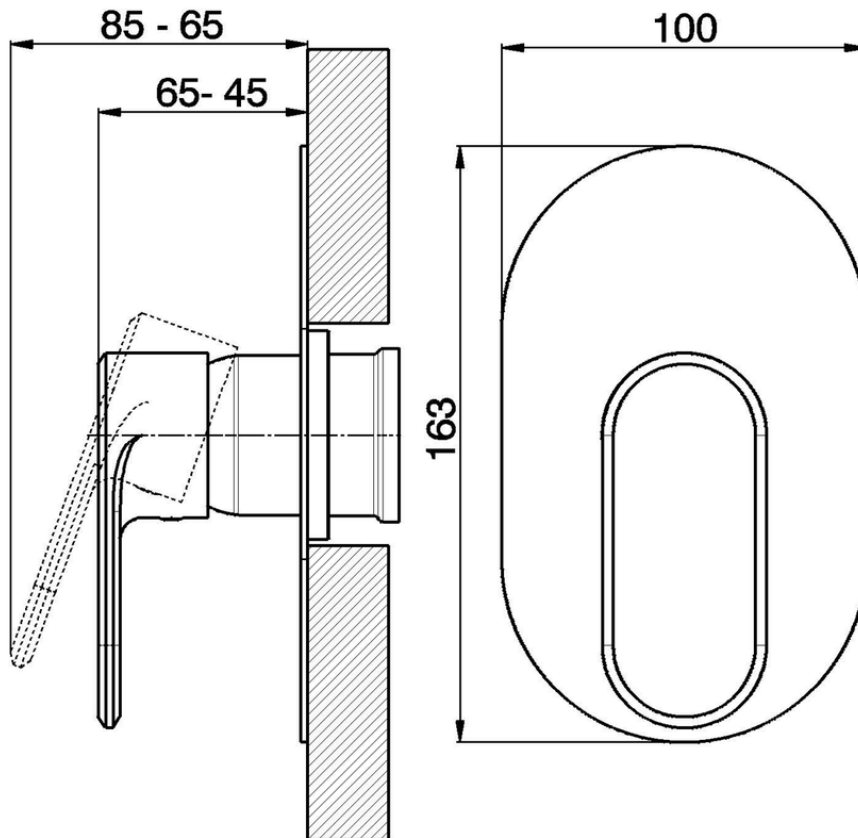

Exposed part for concealed S.L. shower valve LEVITY_LY003000

LY003000

<https://en.huberitalia.com/exposed-part-for-concealed-s-l-shower-valve-levity-ly003000>

Piastra/Plate/Plaque/Platte/Placa

2-3mm: XX 27-47 YY 54-74

10mm: XX 16-40 YY 43-68

ZB005300

<https://en.huberitalia.com/concealed-single-lever-shower-valve-concealed-zb005300>

2026-04-06