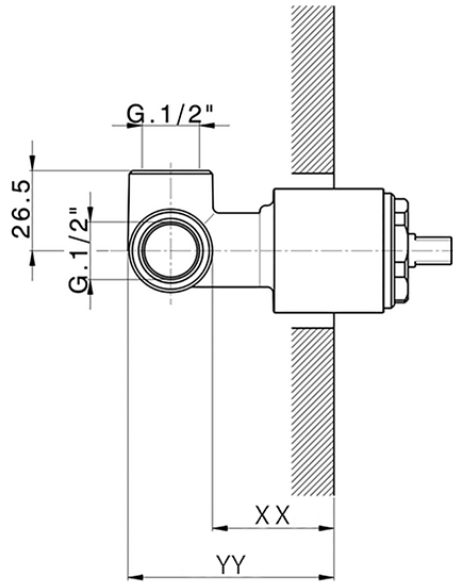

Exposed part for concealed S.L. shower valve LEVITY_LY003000

LY003000

<https://en.huberitalia.com/exposed-part-for-concealed-s-l-shower-valve-levity-ly003000>

Piastra/Plate/Plaque/Platte/Placa

2-3mm: XX 27-47 YY 54-74

10mm: XX 16-40 YY 43-68

ZB005300

<https://en.huberitalia.com/concealed-single-lever-shower-valve-concealed-zb005300>

2026-06-26