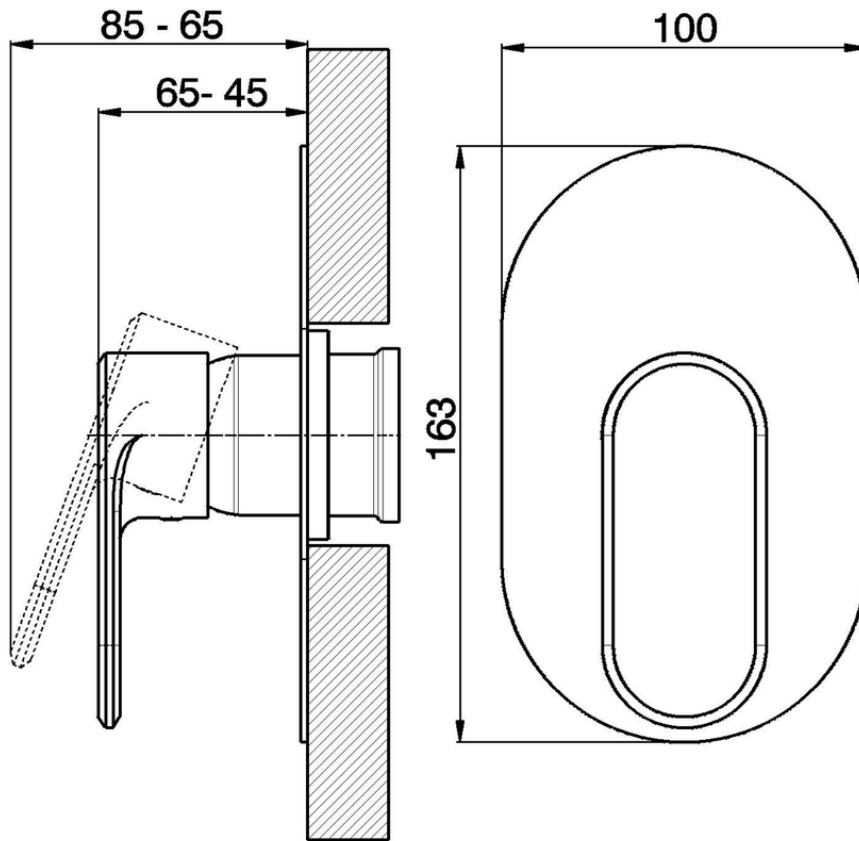

Exposed part for concealed S.L. shower valve LEVITY_LY003000

LY003000

<https://en.huberitalia.com/exposed-part-for-concealed-s-l-shower-valve-levity-ly003000>

Piastra/Plate/Plaque/Platte/Placa

2-3mm: XX 27-47 YY 54-74

10mm: XX 16-40 YY 43-68

ZB005300

<https://en.huberitalia.com/concealed-single-lever-shower-valve-concealed-zb005300>

2026-06-06