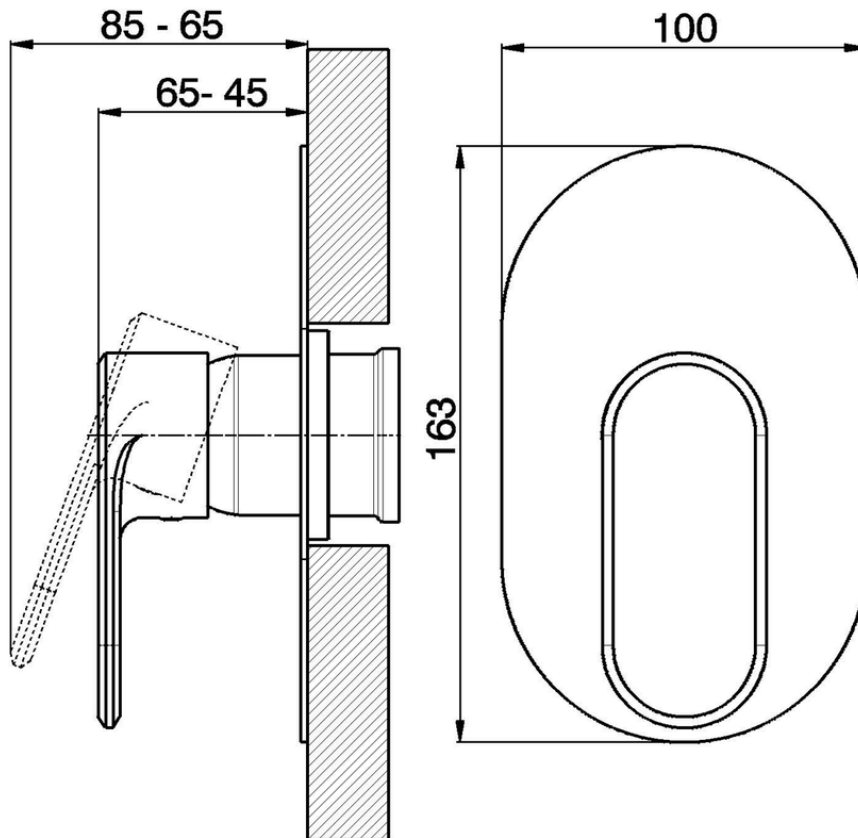

Exposed part for concealed S.L. shower valve LEVITY_LY003000

LY003000

<https://en.huberitalia.com/exposed-part-for-concealed-s-l-shower-valve-levity-ly003000>

Piastra/Plate/Plaque/Platte/Placa

2-3mm: XX 27-47 YY 54-74

10mm: XX 16-40 YY 43-68

ZB005300

<https://en.huberitalia.com/concealed-single-lever-shower-valve-concealed-zb005300>

2026-04-29