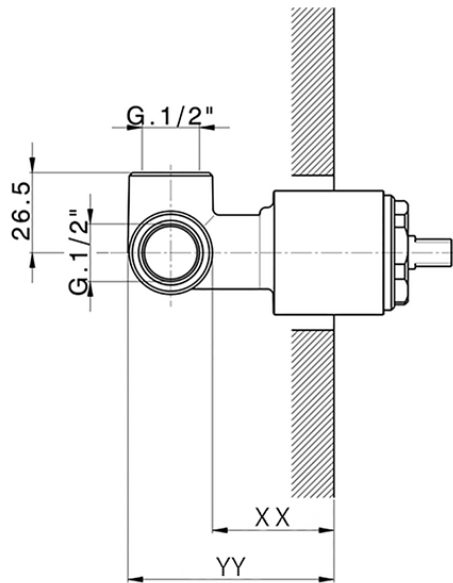

Exposed part for concealed S.L. shower valve LEVITY_LY003000

LY003000

<https://en.huberitalia.com/exposed-part-for-concealed-s-l-shower-valve-levity-ly003000>

Piastra/Plate/Plaque/Platte/Placa

2-3mm: XX 27-47 YY 54-74

10mm: XX 16-40 YY 43-68

ZB005300

<https://en.huberitalia.com/concealed-single-lever-shower-valve-concealed-zb005300>

2026-04-06