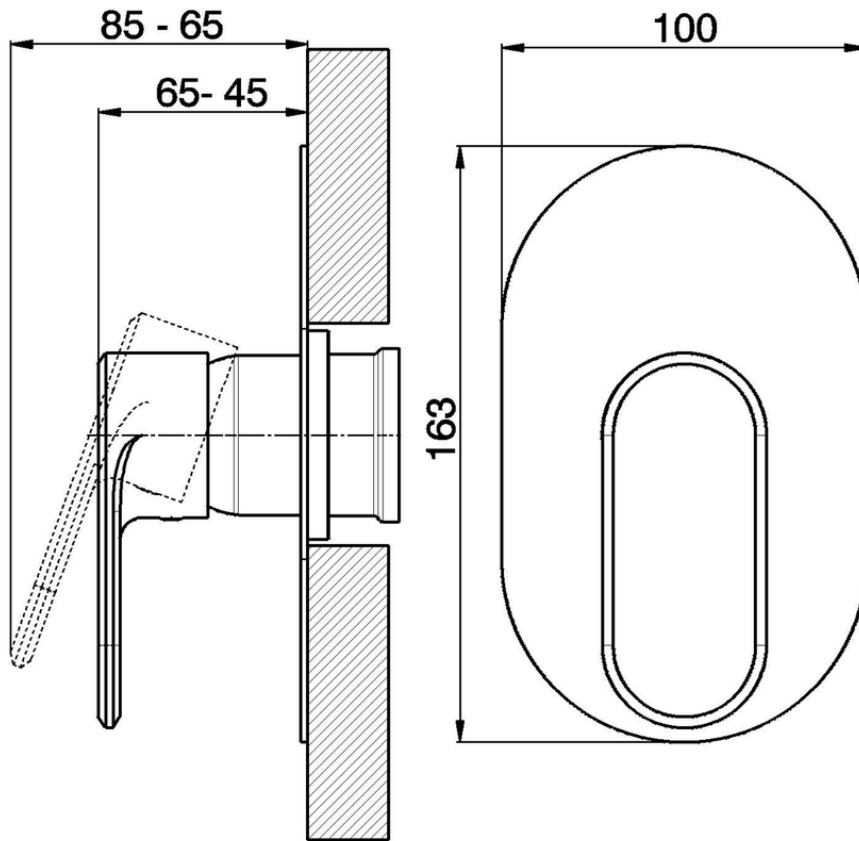

Exposed part for concealed S.L. shower valve LEVITY_LY003000

LY003000

<https://en.huberitalia.com/exposed-part-for-concealed-s-l-shower-valve-levity-ly003000>

Piastra/Plate/Plaque/Platte/Placa

2-3mm: XX 27-47 YY 54-74

10mm: XX 16-40 YY 43-68

ZB005300

<https://en.huberitalia.com/concealed-single-lever-shower-valve-concealed-zb005300>

2026-06-26