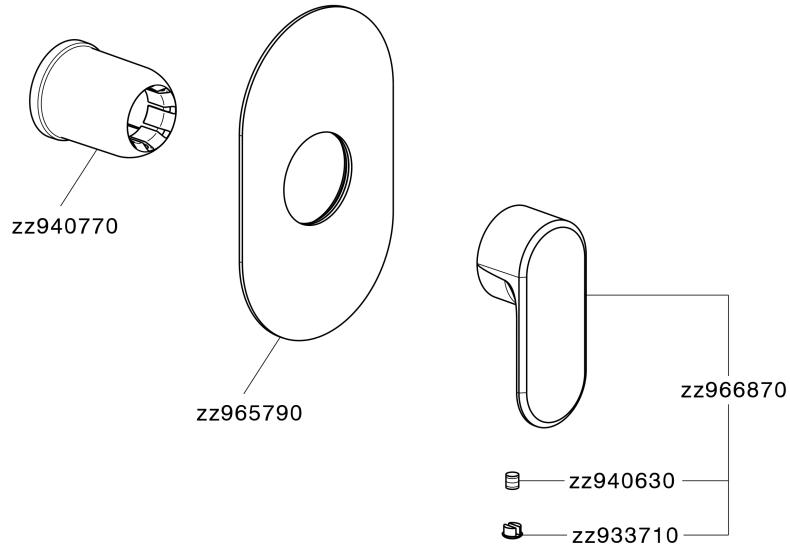

## Exposed part for concealed S.L. shower valve LEVITY\_LY003000

LY003000

<https://en.huberitalia.com/exposed-part-for-concealed-s-l-shower-valve-levity-ly003000>

Concealed single lever shower valve CONCEALED\_ZB005300

ZB005300

<https://en.huberitalia.com/concealed-single-lever-shower-valve-concealed-zb005300>

2026-04-29