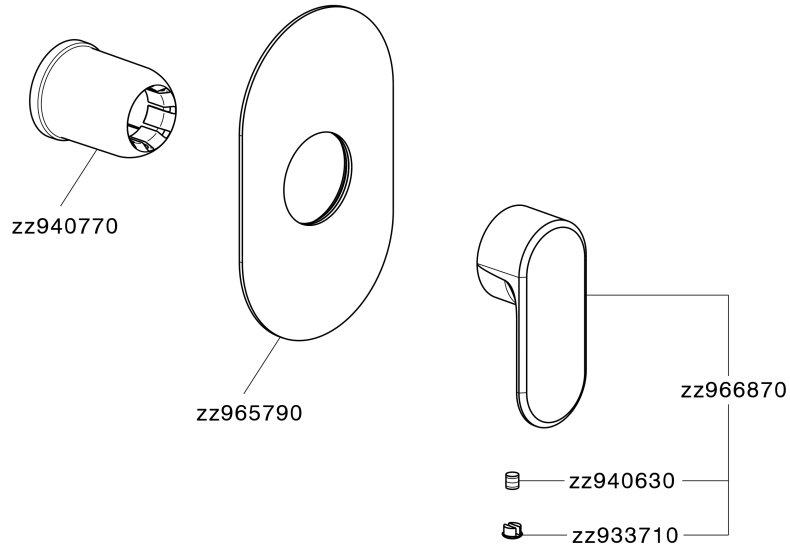

## Exposed part for concealed S.L. shower valve LEVITY\_LY003000

LY003000

<https://en.huberitalia.com/exposed-part-for-concealed-s-l-shower-valve-levity-ly003000>

## Concealed single lever shower valve CONCEALED\_ZB005300

ZB005300

<https://en.huberitalia.com/concealed-single-lever-shower-valve-concealed-zb005300>

2026-04-08