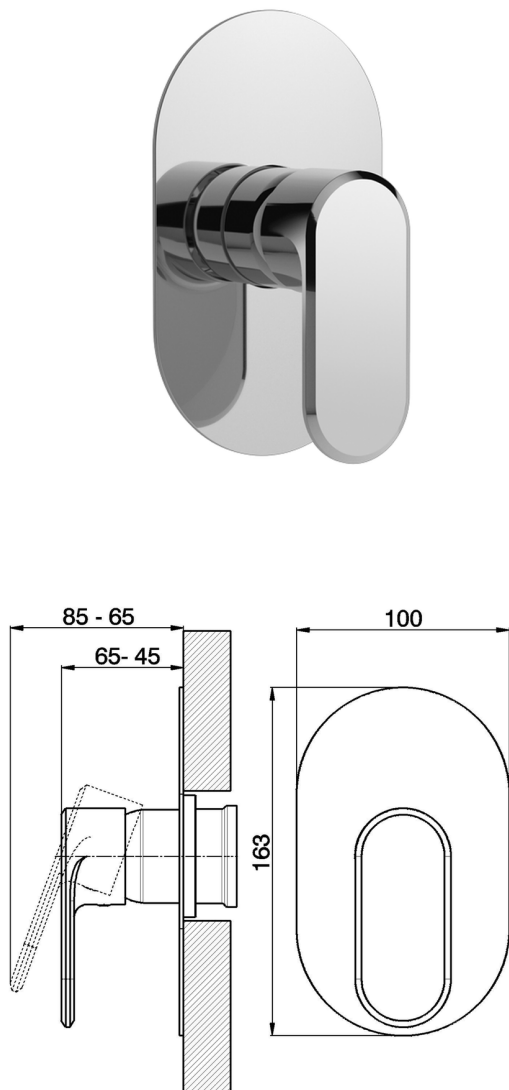

Exposed part for concealed S.L. shower valve LEVITY_LY003000

MODEL **LY003000**

Exposed part for concealed S.L. shower valve, without concealed part, for item ZB005300

AVAILABLE FINISHINGS

-  **21** 21 Chrome
-  **2B** 2B Polished Nickel
-  **2F** 2F Brushed Nickel
-  **40** 40 Matt Black
-  **4Q** 4Q Matt White

CHARACTERISTICS

Installation **Concealed**
 Required concealed parts **ZB005300**

Exposed part for concealed S.L. shower valve LEVITY_LY003000

LY003000

<https://en.huberitalia.com/exposed-part-for-concealed-s-l-shower-valve-levity-ly003000>

Concealed single lever shower valve CONCEALED_ZB005300

MODEL **ZB005300**

Concealed single lever shower valve, 1/2" Concealed shower mixer, without trim kit

AVAILABLE FINISHINGS

04 04 Without finishing

CHARACTERISTICS

Installation	Concealed
Cartridge Spare Parts	ZZ94035000
35 mm Cartridge	
Concealed	1

Piastra/Plate/Plaque/Platte/Placa
 2-3mm: XX 27-47 YY 54-74
 10mm: XX 16-40 YY 43-68

2026-04-29