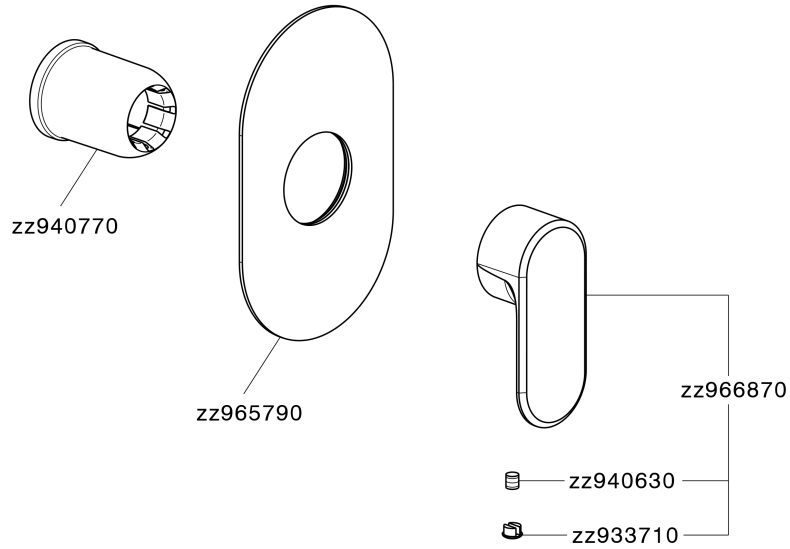

Exposed part for concealed S.L. shower valve LEVITY_LY003000

MODEL **LY003000**

Exposed part for concealed S.L. shower valve, without concealed part, for item ZB005300

AVAILABLE FINISHINGS

-  **21** 21 Chrome
-  **2B** 2B Polished Nickel
-  **2F** 2F Brushed Nickel
-  **40** 40 Matt Black
-  **4Q** 4Q Matt White

CHARACTERISTICS

Installation **Concealed**
 Required concealed parts **ZB005300**

Exposed part for concealed S.L. shower valve LEVITY_LY003000

LY003000

<https://en.huberitalia.com/exposed-part-for-concealed-s-l-shower-valve-levity-ly003000>

Concealed single lever shower valve CONCEALED_ZB005300

MODEL **ZB005300**

Concealed single lever shower valve, 1/2" Concealed shower mixer, without trim kit

AVAILABLE FINISHINGS

04 04 Without finishing

CHARACTERISTICS

Installation	Concealed
Cartridge Spare Parts	ZZ94035000
35 mm Cartridge	
Concealed	1

Piastra/Plate/Plaque/Platte/Placa
 2-3mm: XX 27-47 YY 54-74
 10mm: XX 16-40 YY 43-68

2026-04-29