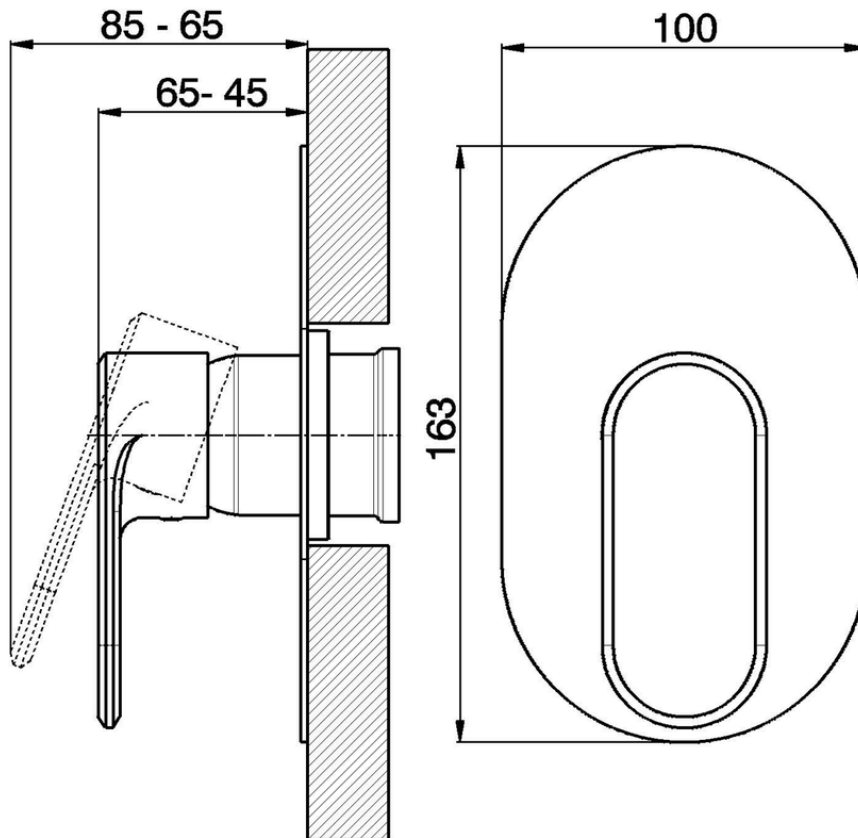

Exposed part for concealed S.L. shower valve LEVITY_LY003000

LY003000

<https://en.huberitalia.com/exposed-part-for-concealed-s-l-shower-valve-levity-ly003000>

Piastra/Plate/Plaque/Platte/Placa

2-3mm: XX 27-47 YY 54-74

10mm: XX 16-40 YY 43-68

ZB005300

<https://en.huberitalia.com/concealed-single-lever-shower-valve-concealed-zb005300>

2026-04-07