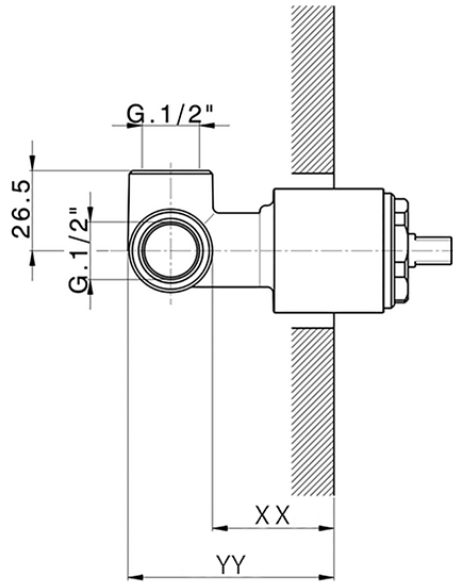

Exposed part for concealed S.L. shower valve LEVITY_LY003000

LY003000

<https://en.huberitalia.com/exposed-part-for-concealed-s-l-shower-valve-levity-ly003000>

Piastra/Plate/Plaque/Platte/Placa

2-3mm: XX 27-47 YY 54-74

10mm: XX 16-40 YY 43-68

ZB005300

<https://en.huberitalia.com/concealed-single-lever-shower-valve-concealed-zb005300>

2026-04-07