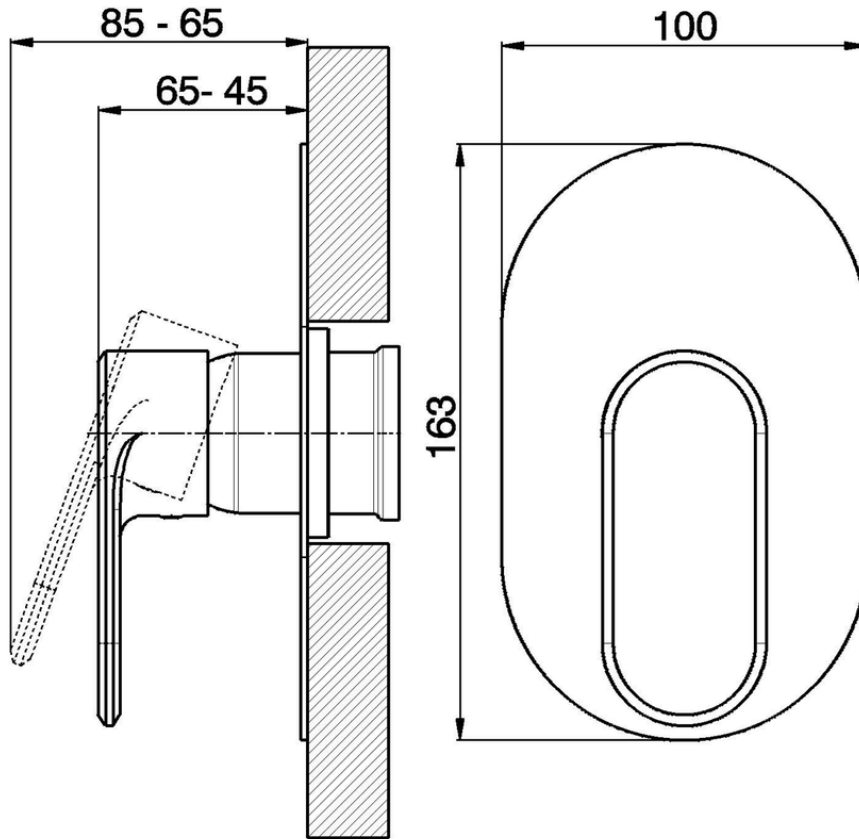

Exposed part for concealed S.L. shower valve LEVITY_LY003000

LY003000

<https://en.huberitalia.com/exposed-part-for-concealed-s-l-shower-valve-levity-ly003000>

Piastra/Plate/Plaque/Platte/Placa

2-3mm: XX 27-47 YY 54-74

10mm: XX 16-40 YY 43-68

ZB005300

<https://en.huberitalia.com/concealed-single-lever-shower-valve-concealed-zb005300>

2026-05-01