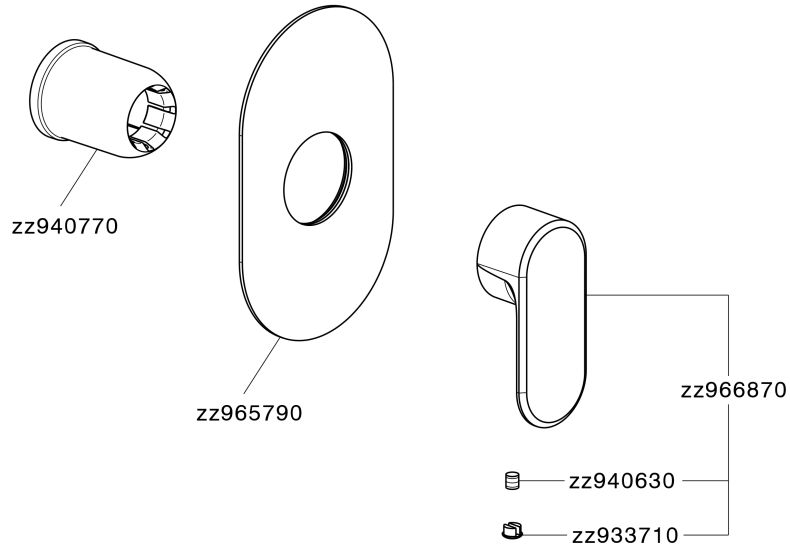

## Exposed part for concealed S.L. shower valve LEVITY\_LY003000

LY003000

<https://en.huberitalia.com/exposed-part-for-concealed-s-l-shower-valve-levity-ly003000>

Concealed single lever shower valve CONCEALED\_ZB005300

ZB005300

<https://en.huberitalia.com/concealed-single-lever-shower-valve-concealed-zb005300>

2026-04-07