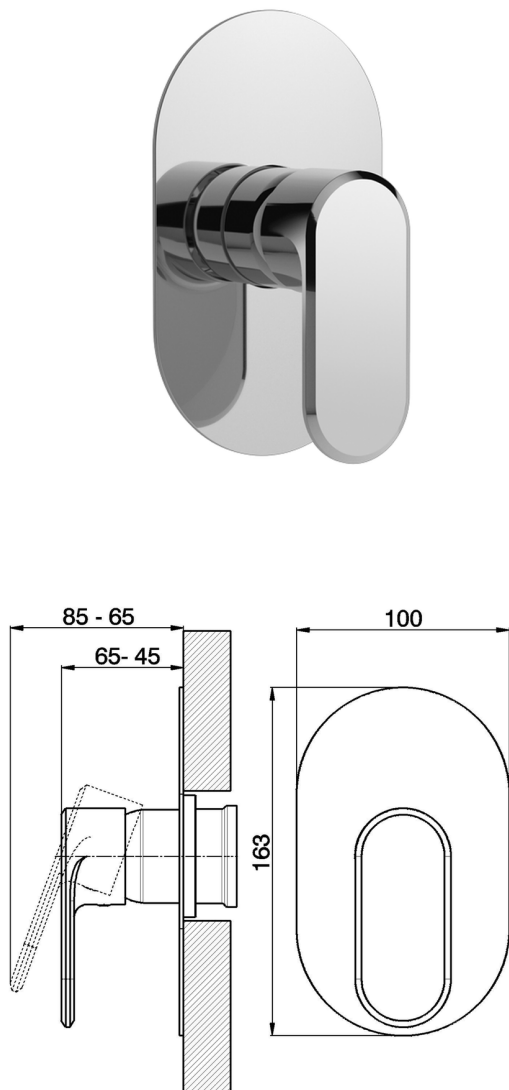

Exposed part for concealed S.L. shower valve LEVITY_LY003000

MODEL **LY003000**

Exposed part for concealed S.L. shower valve, without concealed part, for item ZB005300

AVAILABLE FINISHINGS

-  **21** 21 Chrome
-  **2B** 2B Polished Nickel
-  **2F** 2F Brushed Nickel
-  **40** 40 Matt Black
-  **4Q** 4Q Matt White

CHARACTERISTICS

Installation **Concealed**
 Required concealed parts **ZB005300**

Exposed part for concealed S.L. shower valve LEVITY_LY003000

LY003000

<https://en.huberitalia.com/exposed-part-for-concealed-s-l-shower-valve-levity-ly003000>

Concealed single lever shower valve CONCEALED_ZB005300

MODEL **ZB005300**

Concealed single lever shower valve, 1/2" Concealed shower mixer, without trim kit

AVAILABLE FINISHINGS

04 04 Without finishing

CHARACTERISTICS

Installation	Concealed
Cartridge Spare Parts	ZZ94035000
35 mm Cartridge	
Concealed	1

Piastra/Plate/Plaque/Platte/Placa
 2-3mm: XX 27-47 YY 54-74
 10mm: XX 16-40 YY 43-68

2026-04-07