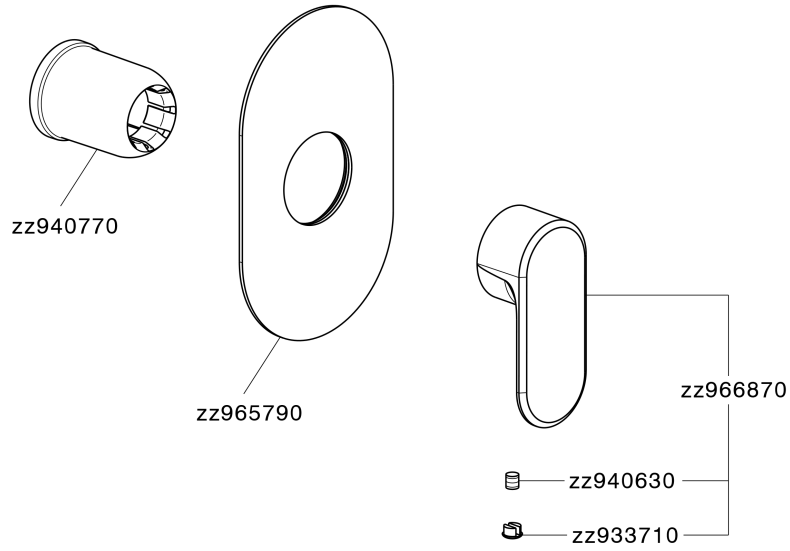

Exposed part for concealed S.L. shower valve LEVITY_LY003000

MODEL **LY003000**

Exposed part for concealed S.L. shower valve, without concealed part, for item ZB005300

AVAILABLE FINISHINGS

-  **21** 21 Chrome
-  **2B** 2B Polished Nickel
-  **2F** 2F Brushed Nickel
-  **40** 40 Matt Black
-  **4Q** 4Q Matt White

CHARACTERISTICS

Installation **Concealed**
 Required concealed parts **ZB005300**

Exposed part for concealed S.L. shower valve LEVITY_LY003000

LY003000

<https://en.huberitalia.com/exposed-part-for-concealed-s-l-shower-valve-levity-ly003000>

Concealed single lever shower valve CONCEALED_ZB005300

MODEL **ZB005300**

Concealed single lever shower valve, 1/2" Concealed shower mixer, without trim kit

AVAILABLE FINISHINGS

 **04** 04 Without finishing

CHARACTERISTICS

| | |
|------------------------|-------------------|
| Installation | Concealed |
| Cartridge Spare Parts | ZZ94035000 |
| 35 mm Cartridge | |
| Concealed | 1 |

Piastra/Plate/Plaque/Platte/Placa
 2-3mm: XX 27-47 YY 54-74
 10mm: XX 16-40 YY 43-68