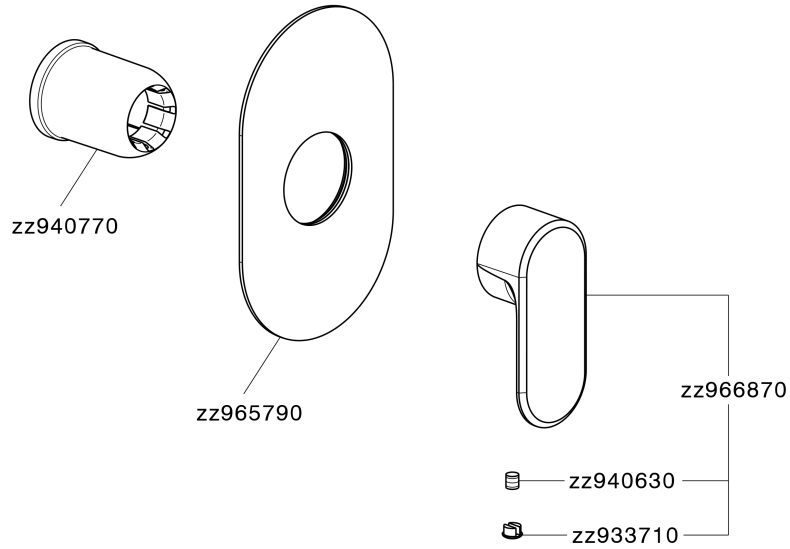

Exposed part for concealed S.L. shower valve LEVITY_LY003000

MODEL **LY003000**

Exposed part for concealed S.L. shower valve, without concealed part, for item ZB005300

AVAILABLE FINISHINGS

-  **21** 21 Chrome
-  **2B** 2B Polished Nickel
-  **2F** 2F Brushed Nickel
-  **40** 40 Matt Black
-  **4Q** 4Q Matt White

CHARACTERISTICS

Installation **Concealed**
 Required concealed parts **ZB005300**

Exposed part for concealed S.L. shower valve LEVITY_LY003000

LY003000

<https://en.huberitalia.com/exposed-part-for-concealed-s-l-shower-valve-levity-ly003000>

Concealed single lever shower valve CONCEALED_ZB005300

MODEL **ZB005300**

Concealed single lever shower valve, 1/2" Concealed shower mixer, without trim kit

AVAILABLE FINISHINGS

04 04 Without finishing

CHARACTERISTICS

Installation	Concealed
Cartridge Spare Parts	ZZ94035000
35 mm Cartridge	
Concealed	1

Piastra/Plate/Plaque/Platte/Placa
 2-3mm: XX 27-47 YY 54-74
 10mm: XX 16-40 YY 43-68

2026-04-07