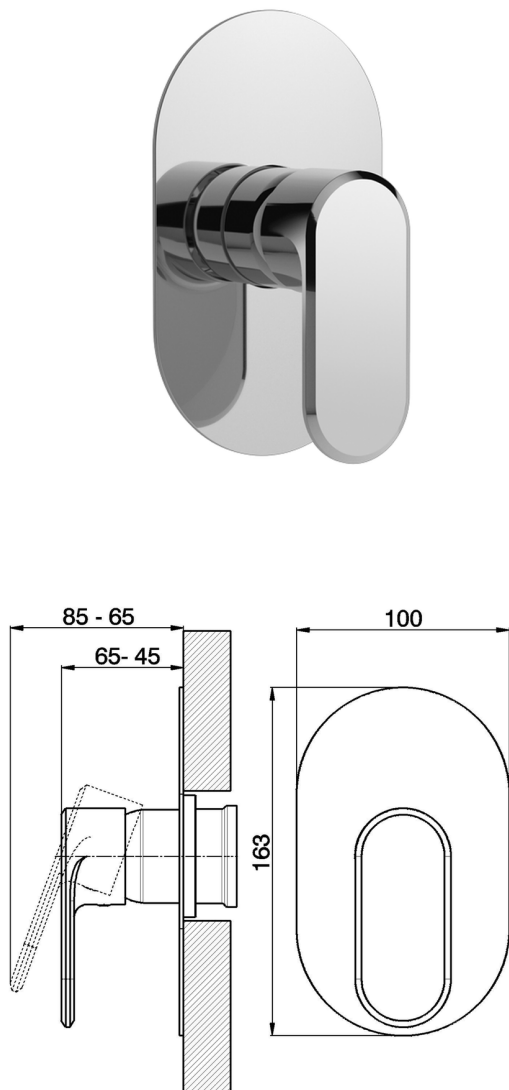

Exposed part for concealed S.L. shower valve LEVITY_LY003000

MODEL **LY003000**

Exposed part for concealed S.L. shower valve, without concealed part, for item ZB005300

AVAILABLE FINISHINGS

-  **21** 21 Chrome
-  **2B** 2B Polished Nickel
-  **2F** 2F Brushed Nickel
-  **40** 40 Matt Black
-  **4Q** 4Q Matt White

CHARACTERISTICS

Installation **Concealed**
 Required concealed parts **ZB005300**

Exposed part for concealed S.L. shower valve LEVITY_LY003000

LY003000

<https://en.huberitalia.com/exposed-part-for-concealed-s-l-shower-valve-levity-ly003000>

Concealed single lever shower valve CONCEALED_ZB005300

MODEL **ZB005300**

Concealed single lever shower valve, 1/2" Concealed shower mixer, without trim kit

AVAILABLE FINISHINGS

 **04** 04 Without finishing

CHARACTERISTICS

| | |
|------------------------|-------------------|
| Installation | Concealed |
| Cartridge Spare Parts | ZZ94035000 |
| 35 mm Cartridge | |
| Concealed | 1 |

Piastra/Plate/Plaque/Platte/Placa
 2-3mm: XX 27-47 YY 54-74
 10mm: XX 16-40 YY 43-68