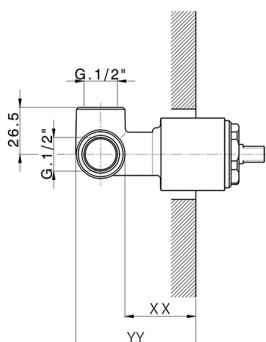

Exposed part for concealed S.L. shower valve LEVITY_LY003000

MODEL **LY003000**

Exposed part for concealed S.L. shower valve, without concealed part, for item ZB005300

AVAILABLE FINISHINGS

-  **21** 21 Chrome
-  **2B** 2B Polished Nickel
-  **2F** 2F Brushed Nickel
-  **40** 40 Matt Black
-  **4Q** 4Q Matt White

CHARACTERISTICS

Installation **Concealed**
 Required concealed parts **ZB005300**

Exposed part for concealed S.L. shower valve LEVITY_LY003000

LY003000

<https://en.huberitalia.com/exposed-part-for-concealed-s-l-shower-valve-levity-ly003000>

Concealed single lever shower valve CONCEALED_ZB005300

MODEL **ZB005300**

Concealed single lever shower valve, 1/2" Concealed shower mixer, without trim kit

AVAILABLE FINISHINGS

 **04** 04 Without finishing

CHARACTERISTICS

| | |
|------------------------|-------------------|
| Installation | Concealed |
| Cartridge Spare Parts | ZZ94035000 |
| 35 mm Cartridge | |
| Concealed | 1 |

Piastra/Plate/Plaque/Platte/Placa
 2-3mm: XX 27-47 YY 54-74
 10mm: XX 16-40 YY 43-68