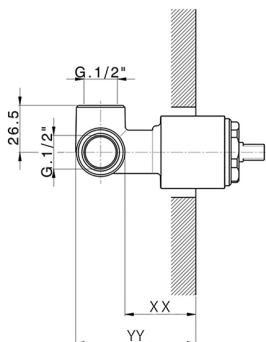

Exposed part for concealed S.L. shower valve LEVITY_LY003000

MODEL **LY003000**

Exposed part for concealed S.L. shower valve, without concealed part, for item ZB005300

AVAILABLE FINISHINGS

-  **21** 21 Chrome
-  **2B** 2B Polished Nickel
-  **2F** 2F Brushed Nickel
-  **40** 40 Matt Black
-  **4Q** 4Q Matt White

CHARACTERISTICS

Installation **Concealed**
 Required concealed parts **ZB005300**

Exposed part for concealed S.L. shower valve LEVITY_LY003000

LY003000

<https://en.huberitalia.com/exposed-part-for-concealed-s-l-shower-valve-levity-ly003000>

Concealed single lever shower valve CONCEALED_ZB005300

MODEL **ZB005300**

Concealed single lever shower valve, 1/2" Concealed shower mixer, without trim kit

AVAILABLE FINISHINGS

04 04 Without finishing

CHARACTERISTICS

Installation	Concealed
Cartridge Spare Parts	ZZ94035000
35 mm Cartridge	
Concealed	1

Piastra/Plate/Plaque/Platte/Placa
 2-3mm: XX 27-47 YY 54-74
 10mm: XX 16-40 YY 43-68

2026-04-07