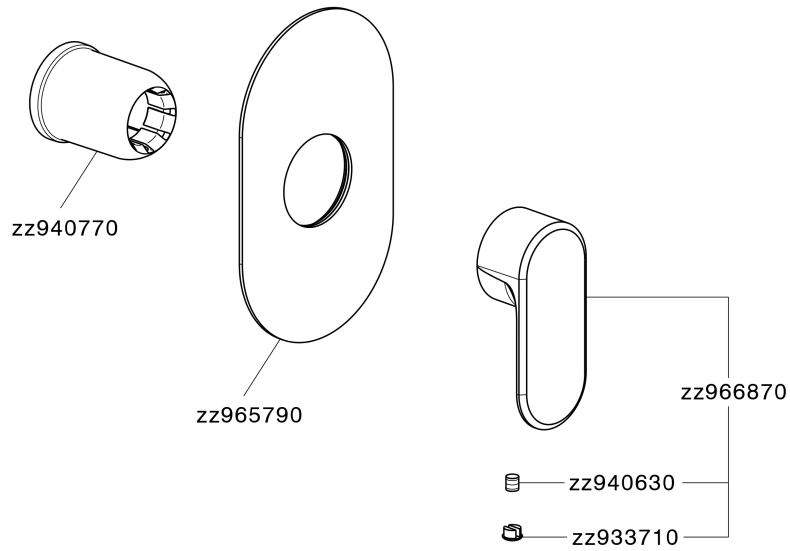

Exposed part for concealed S.L. shower valve LEVITY_LY003000

MODEL **LY003000**

Exposed part for concealed S.L. shower valve, without concealed part, for item ZB005300

AVAILABLE FINISHINGS

-  **21** 21 Chrome
-  **2B** 2B Polished Nickel
-  **2F** 2F Brushed Nickel
-  **40** 40 Matt Black
-  **4Q** 4Q Matt White

CHARACTERISTICS

Installation **Concealed**
 Required concealed parts **ZB005300**

Exposed part for concealed S.L. shower valve LEVITY_LY003000

LY003000

<https://en.huberitalia.com/exposed-part-for-concealed-s-l-shower-valve-levity-ly003000>

Concealed single lever shower valve CONCEALED_ZB005300

MODEL **ZB005300**

Concealed single lever shower valve, 1/2" Concealed shower mixer, without trim kit

AVAILABLE FINISHINGS

04 04 Without finishing

CHARACTERISTICS

Installation	Concealed
Cartridge Spare Parts	ZZ94035000
35 mm Cartridge	
Concealed	1

Piastra/Plate/Plaque/Platte/Placa
 2-3mm: XX 27-47 YY 54-74
 10mm: XX 16-40 YY 43-68

2026-06-27