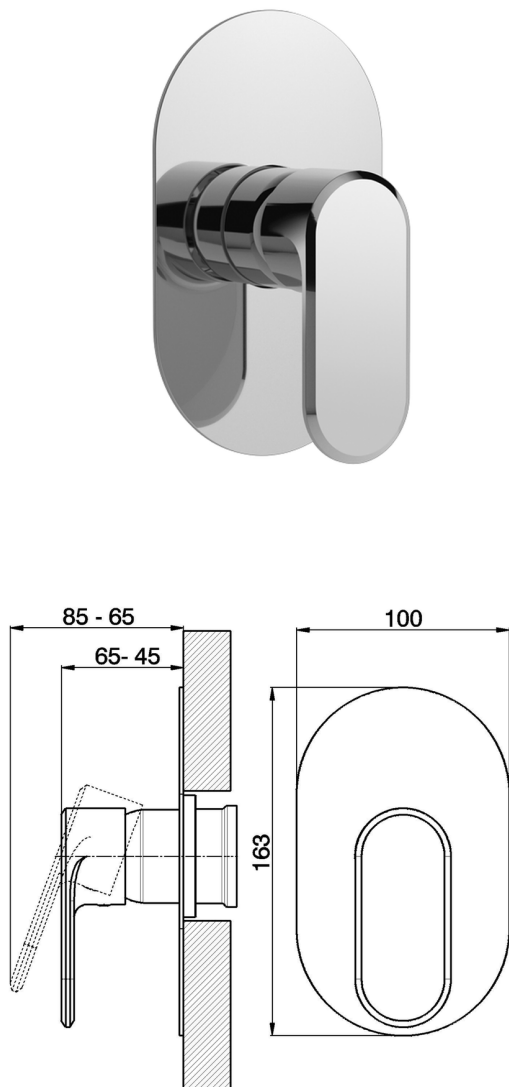

Exposed part for concealed S.L. shower valve LEVITY_LY003000

MODEL **LY003000**

Exposed part for concealed S.L. shower valve, without concealed part, for item ZB005300

AVAILABLE FINISHINGS

-  **21** 21 Chrome
-  **2B** 2B Polished Nickel
-  **2F** 2F Brushed Nickel
-  **40** 40 Matt Black
-  **4Q** 4Q Matt White

CHARACTERISTICS

Installation **Concealed**
 Required concealed parts **ZB005300**

Exposed part for concealed S.L. shower valve LEVITY_LY003000

LY003000

<https://en.huberitalia.com/exposed-part-for-concealed-s-l-shower-valve-levity-ly003000>

Concealed single lever shower valve CONCEALED_ZB005300

MODEL **ZB005300**

Concealed single lever shower valve, 1/2" Concealed shower mixer, without trim kit

AVAILABLE FINISHINGS

04 04 Without finishing

CHARACTERISTICS

Installation	Concealed
Cartridge Spare Parts	ZZ94035000
35 mm Cartridge	
Concealed	1

Piastra/Plate/Plaque/Platte/Placa
 2-3mm: XX 27-47 YY 54-74
 10mm: XX 16-40 YY 43-68

2026-06-27