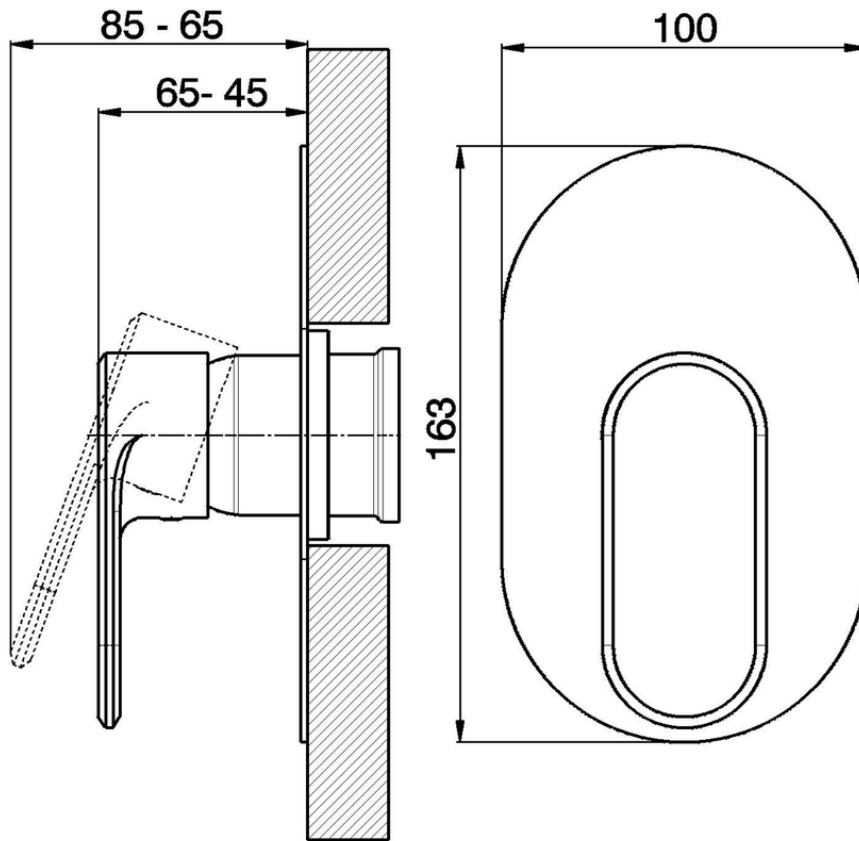

Exposed part for concealed S.L. shower valve LEVITY_LY003000

LY003000

<https://en.huberitalia.com/exposed-part-for-concealed-s-l-shower-valve-levity-ly003000>

Piastra/Plate/Plaque/Platte/Placa

2-3mm: XX 27-47 YY 54-74

10mm: XX 16-40 YY 43-68

ZB005300

<https://en.huberitalia.com/concealed-single-lever-shower-valve-concealed-zb005300>

2026-04-08