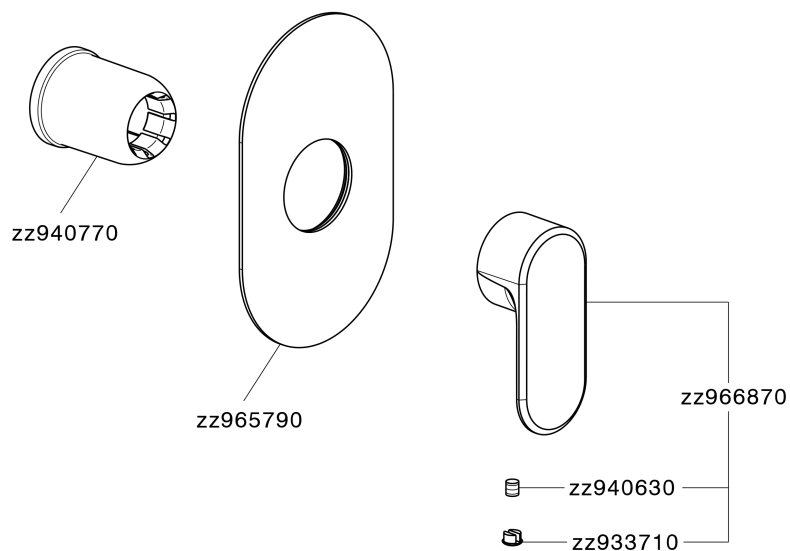

Exposed part for concealed S.L. shower valve LEVITY_LY003000

LY003000

<https://en.huberitalia.com/exposed-part-for-concealed-s-l-shower-valve-levity-ly003000>

Concealed single lever shower valve CONCEALED_ZB005300

ZB005300

<https://en.huberitalia.com/concealed-single-lever-shower-valve-concealed-zb005300>

2026-05-01