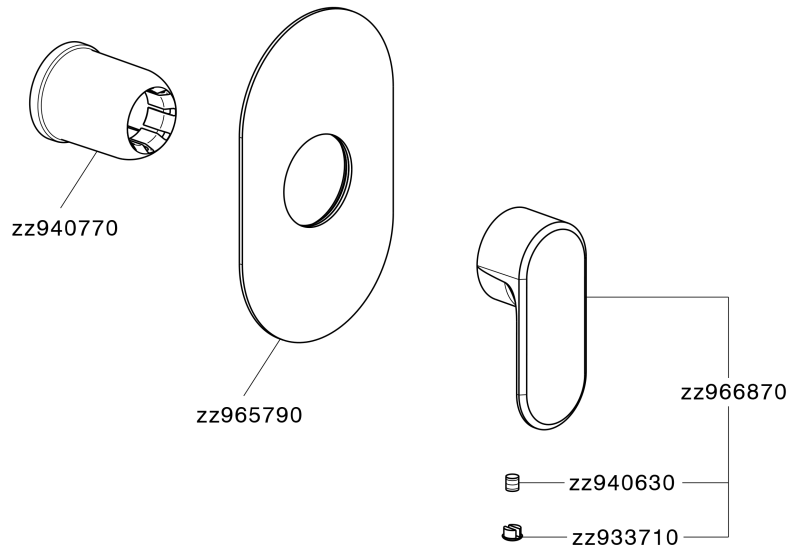

## Exposed part for concealed S.L. shower valve LEVITY\_LY003000

LY003000

<https://en.huberitalia.com/exposed-part-for-concealed-s-l-shower-valve-levity-ly003000>

Concealed single lever shower valve CONCEALED\_ZB005300

ZB005300

<https://en.huberitalia.com/concealed-single-lever-shower-valve-concealed-zb005300>

2026-04-09