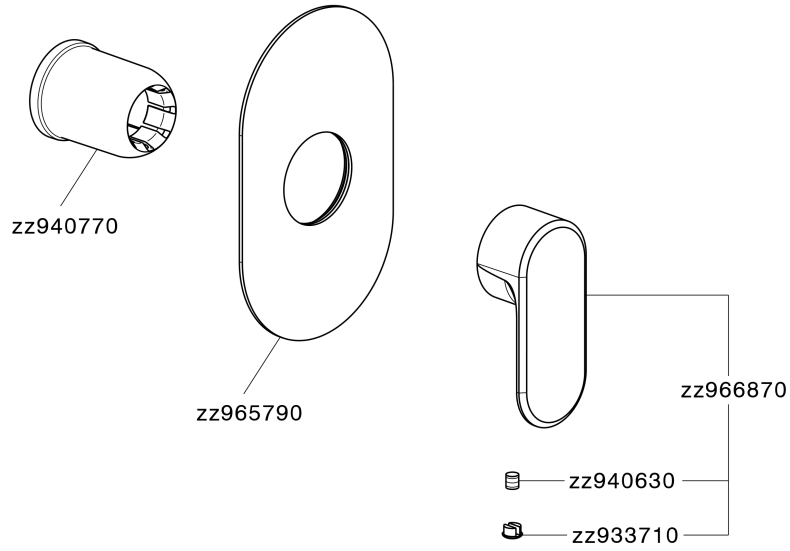

Exposed part for concealed S.L. shower valve LEVITY_LY003000

MODEL **LY003000**

Exposed part for concealed S.L. shower valve, without concealed part, for item ZB005300

AVAILABLE FINISHINGS

-  **21** 21 Chrome
-  **2B** 2B Polished Nickel
-  **2F** 2F Brushed Nickel
-  **40** 40 Matt Black
-  **4Q** 4Q Matt White

CHARACTERISTICS

Installation **Concealed**
 Required concealed parts **ZB005300**

Exposed part for concealed S.L. shower valve LEVITY_LY003000

LY003000

<https://en.huberitalia.com/exposed-part-for-concealed-s-l-shower-valve-levity-ly003000>

Concealed single lever shower valve CONCEALED_ZB005300

MODEL **ZB005300**

Concealed single lever shower valve, 1/2" Concealed shower mixer, without trim kit

AVAILABLE FINISHINGS

04 04 Without finishing

CHARACTERISTICS

Installation	Concealed
Cartridge Spare Parts	ZZ94035000
35 mm Cartridge	
Concealed	1

Piastra/Plate/Plaque/Platte/Placa
 2-3mm: XX 27-47 YY 54-74
 10mm: XX 16-40 YY 43-68

2026-06-06