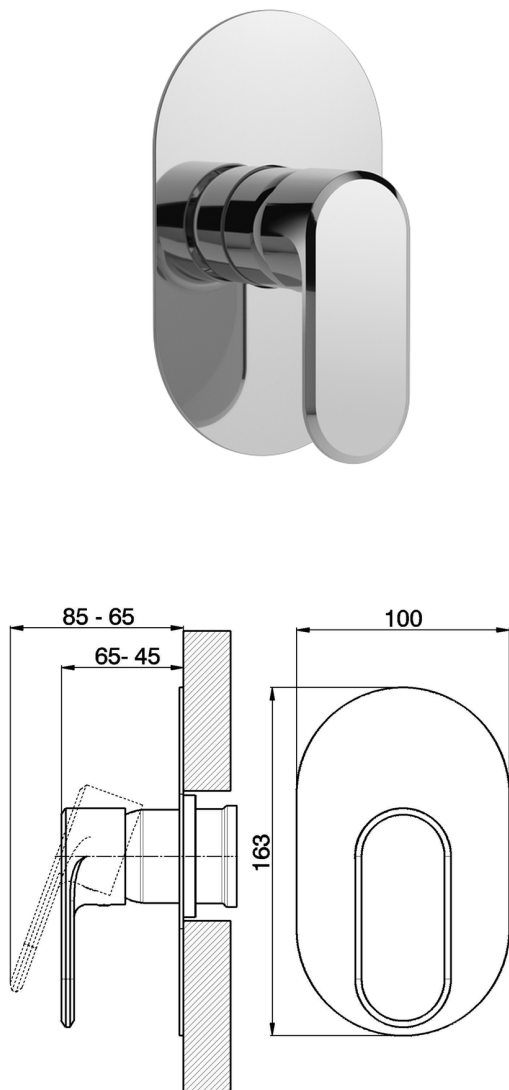

Exposed part for concealed S.L. shower valve LEVITY_LY003000

MODEL **LY003000**

Exposed part for concealed S.L. shower valve, without concealed part, for item ZB005300

AVAILABLE FINISHINGS

-  **21** 21 Chrome
-  **2B** 2B Polished Nickel
-  **2F** 2F Brushed Nickel
-  **40** 40 Matt Black
-  **4Q** 4Q Matt White

CHARACTERISTICS

Installation **Concealed**
 Required concealed parts **ZB005300**

Exposed part for concealed S.L. shower valve LEVITY_LY003000

LY003000

<https://en.huberitalia.com/exposed-part-for-concealed-s-l-shower-valve-levity-ly003000>

Concealed single lever shower valve CONCEALED_ZB005300

MODEL **ZB005300**

Concealed single lever shower valve, 1/2" Concealed shower mixer, without trim kit

AVAILABLE FINISHINGS

04 04 Without finishing

CHARACTERISTICS

Installation	Concealed
Cartridge Spare Parts	ZZ94035000
35 mm Cartridge	
Concealed	1

Piastra/Plate/Plaque/Platte/Placa
 2-3mm: XX 27-47 YY 54-74
 10mm: XX 16-40 YY 43-68

2026-06-06