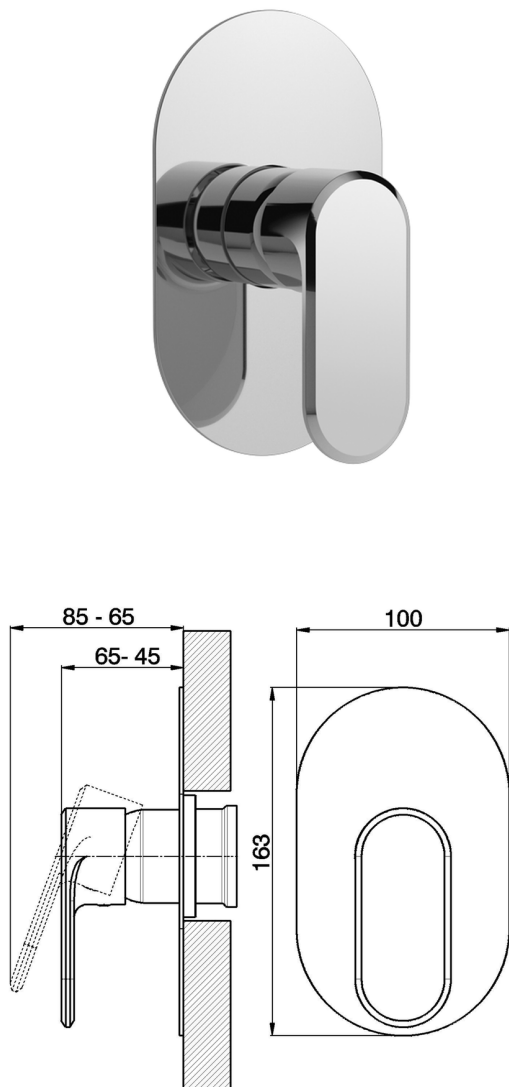

Exposed part for concealed S.L. shower valve LEVITY_LY003000

MODEL **LY003000**

Exposed part for concealed S.L. shower valve, without concealed part, for item ZB005300

AVAILABLE FINISHINGS

-  **21** 21 Chrome
-  **2B** 2B Polished Nickel
-  **2F** 2F Brushed Nickel
-  **40** 40 Matt Black
-  **4Q** 4Q Matt White

CHARACTERISTICS

Installation **Concealed**
 Required concealed parts **ZB005300**

Exposed part for concealed S.L. shower valve LEVITY_LY003000

LY003000

<https://en.huberitalia.com/exposed-part-for-concealed-s-l-shower-valve-levity-ly003000>

Concealed single lever shower valve CONCEALED_ZB005300

MODEL **ZB005300**

Concealed single lever shower valve, 1/2" Concealed shower mixer, without trim kit

AVAILABLE FINISHINGS

04 04 Without finishing

CHARACTERISTICS

Installation	Concealed
Cartridge Spare Parts	ZZ94035000
35 mm Cartridge	
Concealed	1

Piastra/Plate/Plaque/Platte/Placa
 2-3mm: XX 27-47 YY 54-74
 10mm: XX 16-40 YY 43-68

2026-04-08