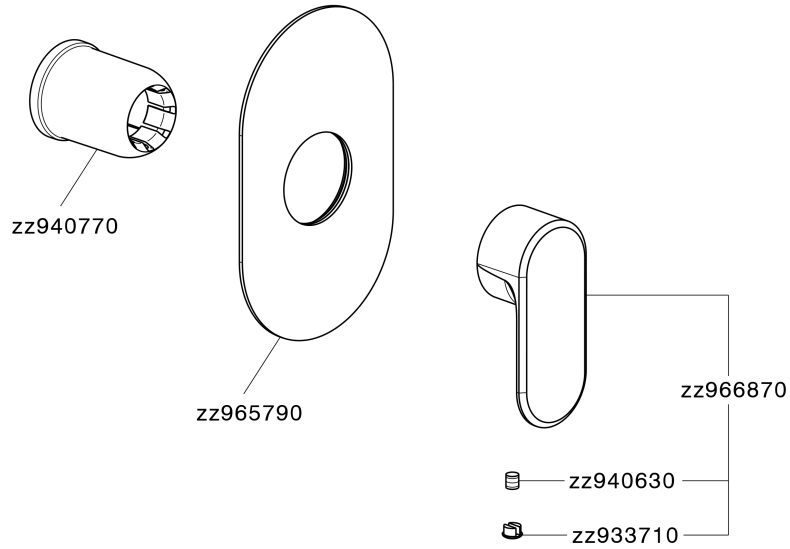

Exposed part for concealed S.L. shower valve LEVITY_LY003000

MODEL **LY003000**

Exposed part for concealed S.L. shower valve, without concealed part, for item ZB005300

AVAILABLE FINISHINGS

-  **21** 21 Chrome
-  **2B** 2B Polished Nickel
-  **2F** 2F Brushed Nickel
-  **40** 40 Matt Black
-  **4Q** 4Q Matt White

CHARACTERISTICS

Installation **Concealed**
 Required concealed parts **ZB005300**

Exposed part for concealed S.L. shower valve LEVITY_LY003000

LY003000

<https://en.huberitalia.com/exposed-part-for-concealed-s-l-shower-valve-levity-ly003000>

Concealed single lever shower valve CONCEALED_ZB005300

MODEL **ZB005300**

Concealed single lever shower valve, 1/2" Concealed shower mixer, without trim kit

AVAILABLE FINISHINGS

04 04 Without finishing

CHARACTERISTICS

Installation	Concealed
Cartridge Spare Parts	ZZ94035000
35 mm Cartridge	
Concealed	1

Piastra/Plate/Plaque/Platte/Placa
 2-3mm: XX 27-47 YY 54-74
 10mm: XX 16-40 YY 43-68

2026-04-08