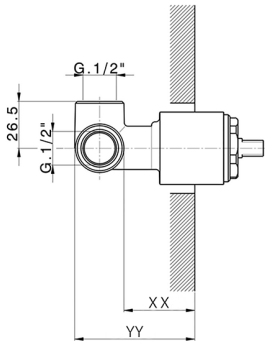

Exposed part for concealed S.L. shower valve LEVITY_LY003000

MODEL **LY003000**

Exposed part for concealed S.L. shower valve, without concealed part, for item ZB005300

AVAILABLE FINISHINGS

-  **21** 21 Chrome
-  **2B** 2B Polished Nickel
-  **2F** 2F Brushed Nickel
-  **40** 40 Matt Black
-  **4Q** 4Q Matt White

CHARACTERISTICS

Installation **Concealed**
 Required concealed parts **ZB005300**

Exposed part for concealed S.L. shower valve LEVITY_LY003000

LY003000

<https://en.huberitalia.com/exposed-part-for-concealed-s-l-shower-valve-levity-ly003000>

Concealed single lever shower valve CONCEALED_ZB005300

MODEL **ZB005300**

Concealed single lever shower valve, 1/2" Concealed shower mixer, without trim kit

AVAILABLE FINISHINGS

04 04 Without finishing

CHARACTERISTICS

Installation	Concealed
Cartridge Spare Parts	ZZ94035000
35 mm Cartridge	
Concealed	1

Piastra/Plate/Plaque/Platte/Placa
 2-3mm: XX 27-47 YY 54-74
 10mm: XX 16-40 YY 43-68

2026-06-06