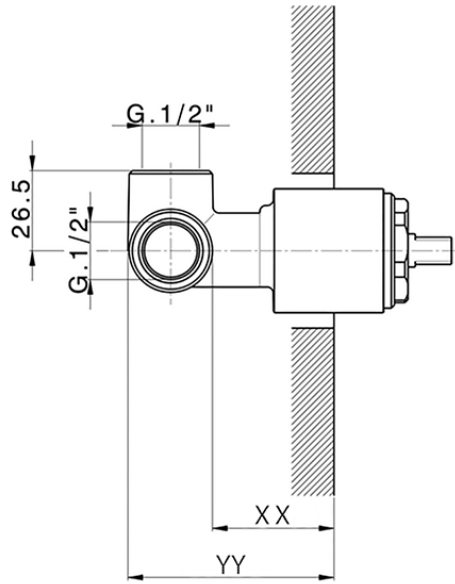

Exposed part for concealed S.L. shower valve LEVITY_LY003000

LY003000

<https://en.huberitalia.com/exposed-part-for-concealed-s-l-shower-valve-levity-ly003000>

Piastra/Plate/Plaque/Platte/Placa

2-3mm: XX 27-47 YY 54-74

10mm: XX 16-40 YY 43-68

ZB005300

<https://en.huberitalia.com/concealed-single-lever-shower-valve-concealed-zb005300>

2026-04-10