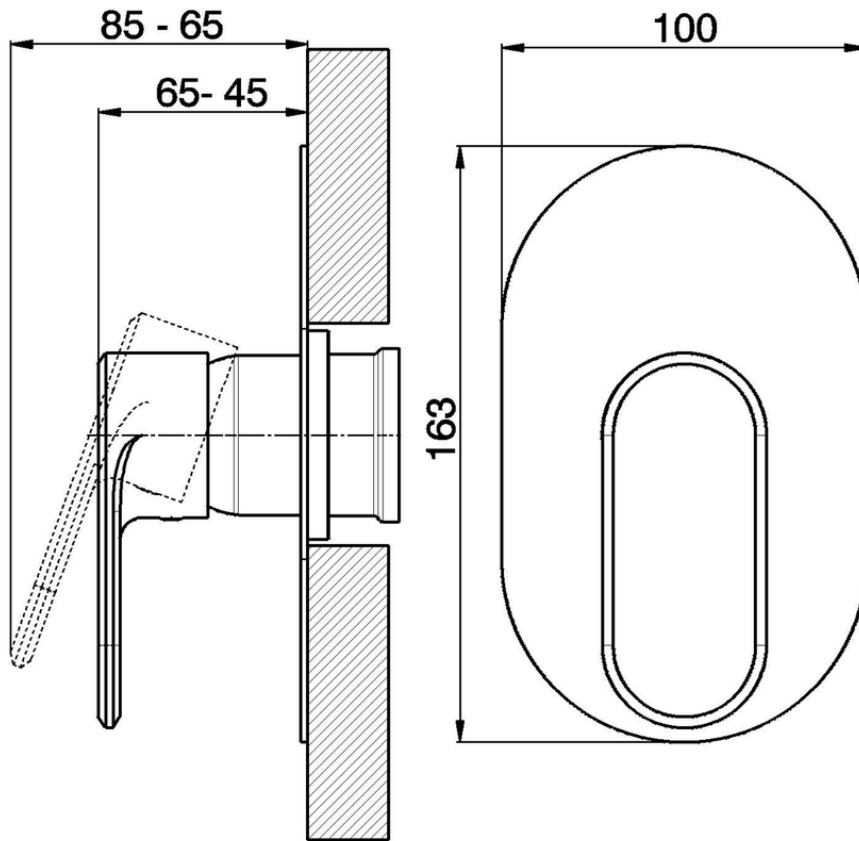

Exposed part for concealed S.L. shower valve LEVITY_LY003000

LY003000

<https://en.huberitalia.com/exposed-part-for-concealed-s-l-shower-valve-levity-ly003000>

Piastra/Plate/Plaque/Platte/Placa

2-3mm: XX 27-47 YY 54-74

10mm: XX 16-40 YY 43-68

ZB005300

<https://en.huberitalia.com/concealed-single-lever-shower-valve-concealed-zb005300>

2026-04-10